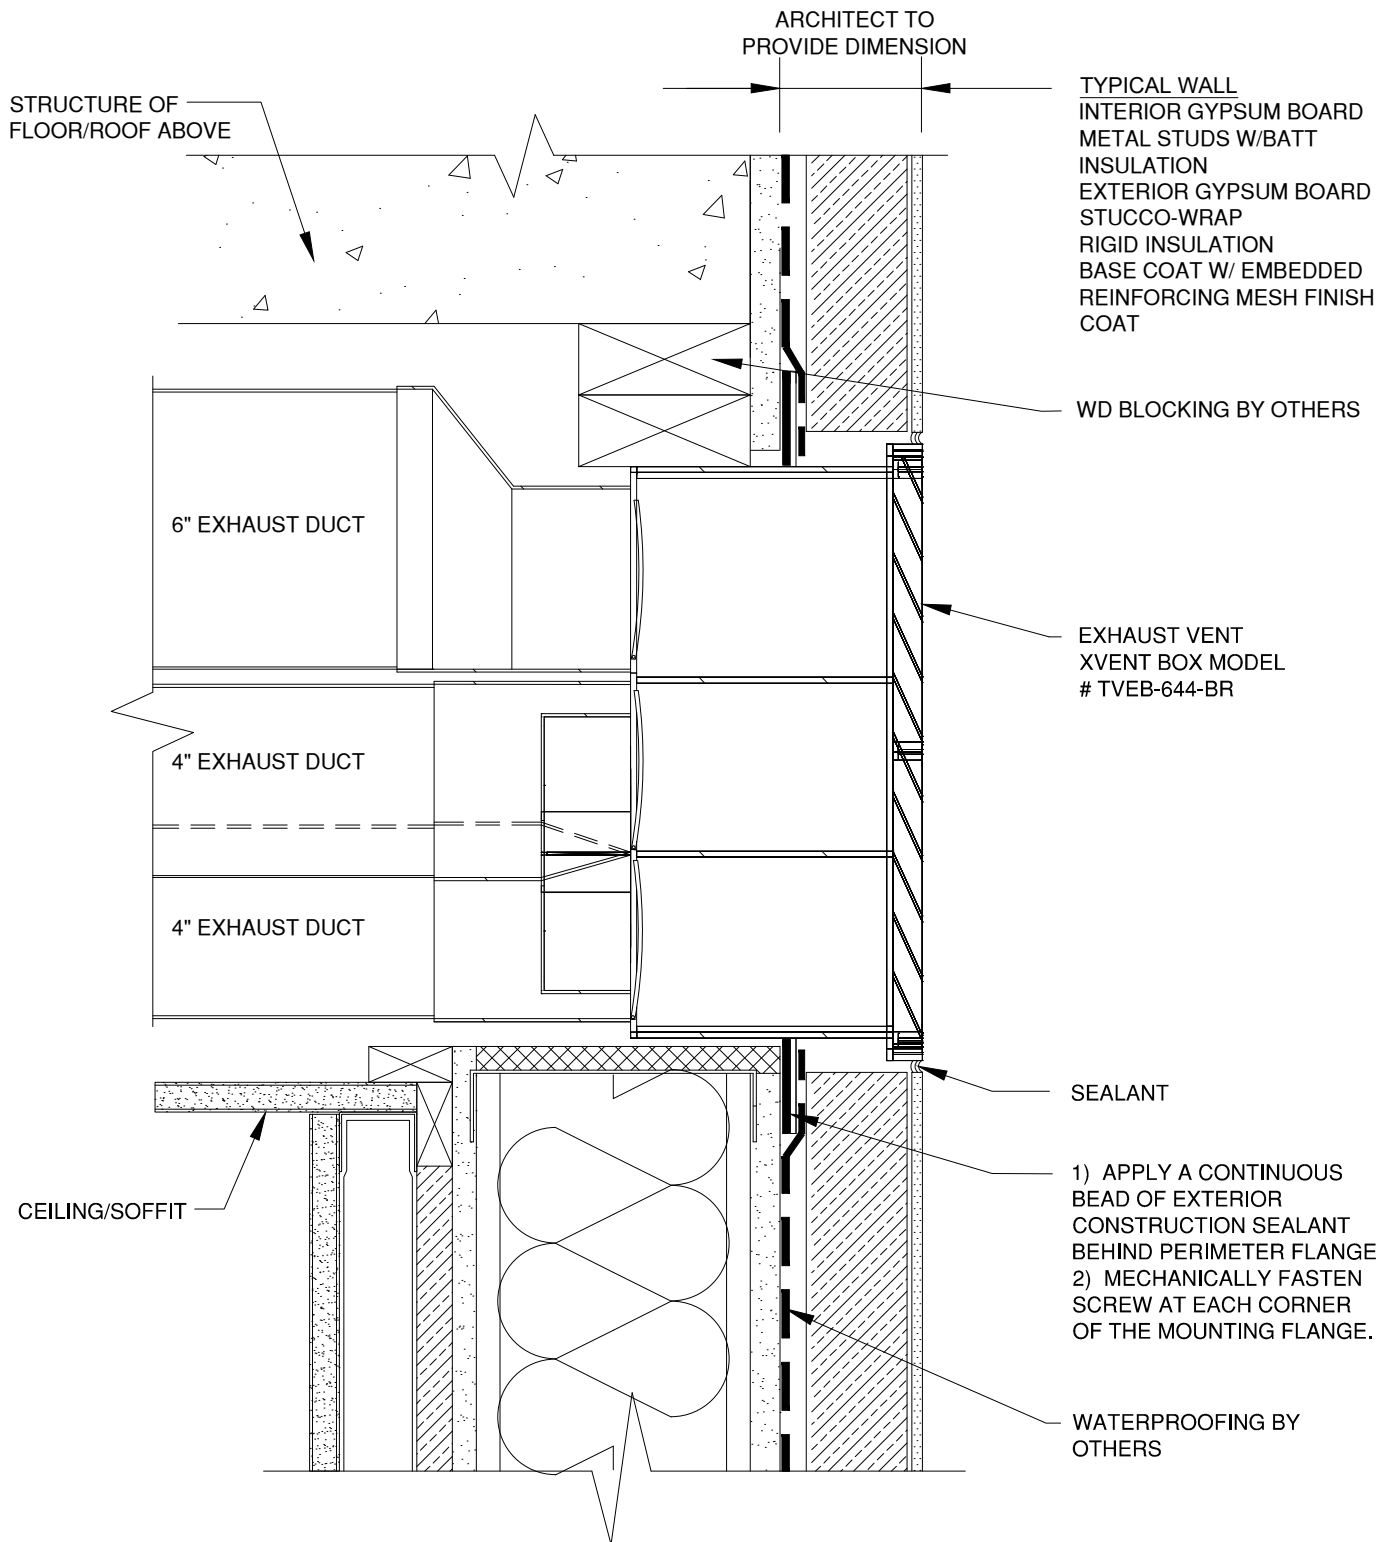

EIFS - WALL PENETRATION

XVENT BOX MODEL # TVEB-644-BR

WALL PENETRATION DETAIL

MANUFACTURER; FSH INDUSTRIES, LLC
866-983-6829 SALES@XVENTBOX.COM
WWW.XVENTBOX.COM

Xvent BOX
VENTILATION SYSTEMS