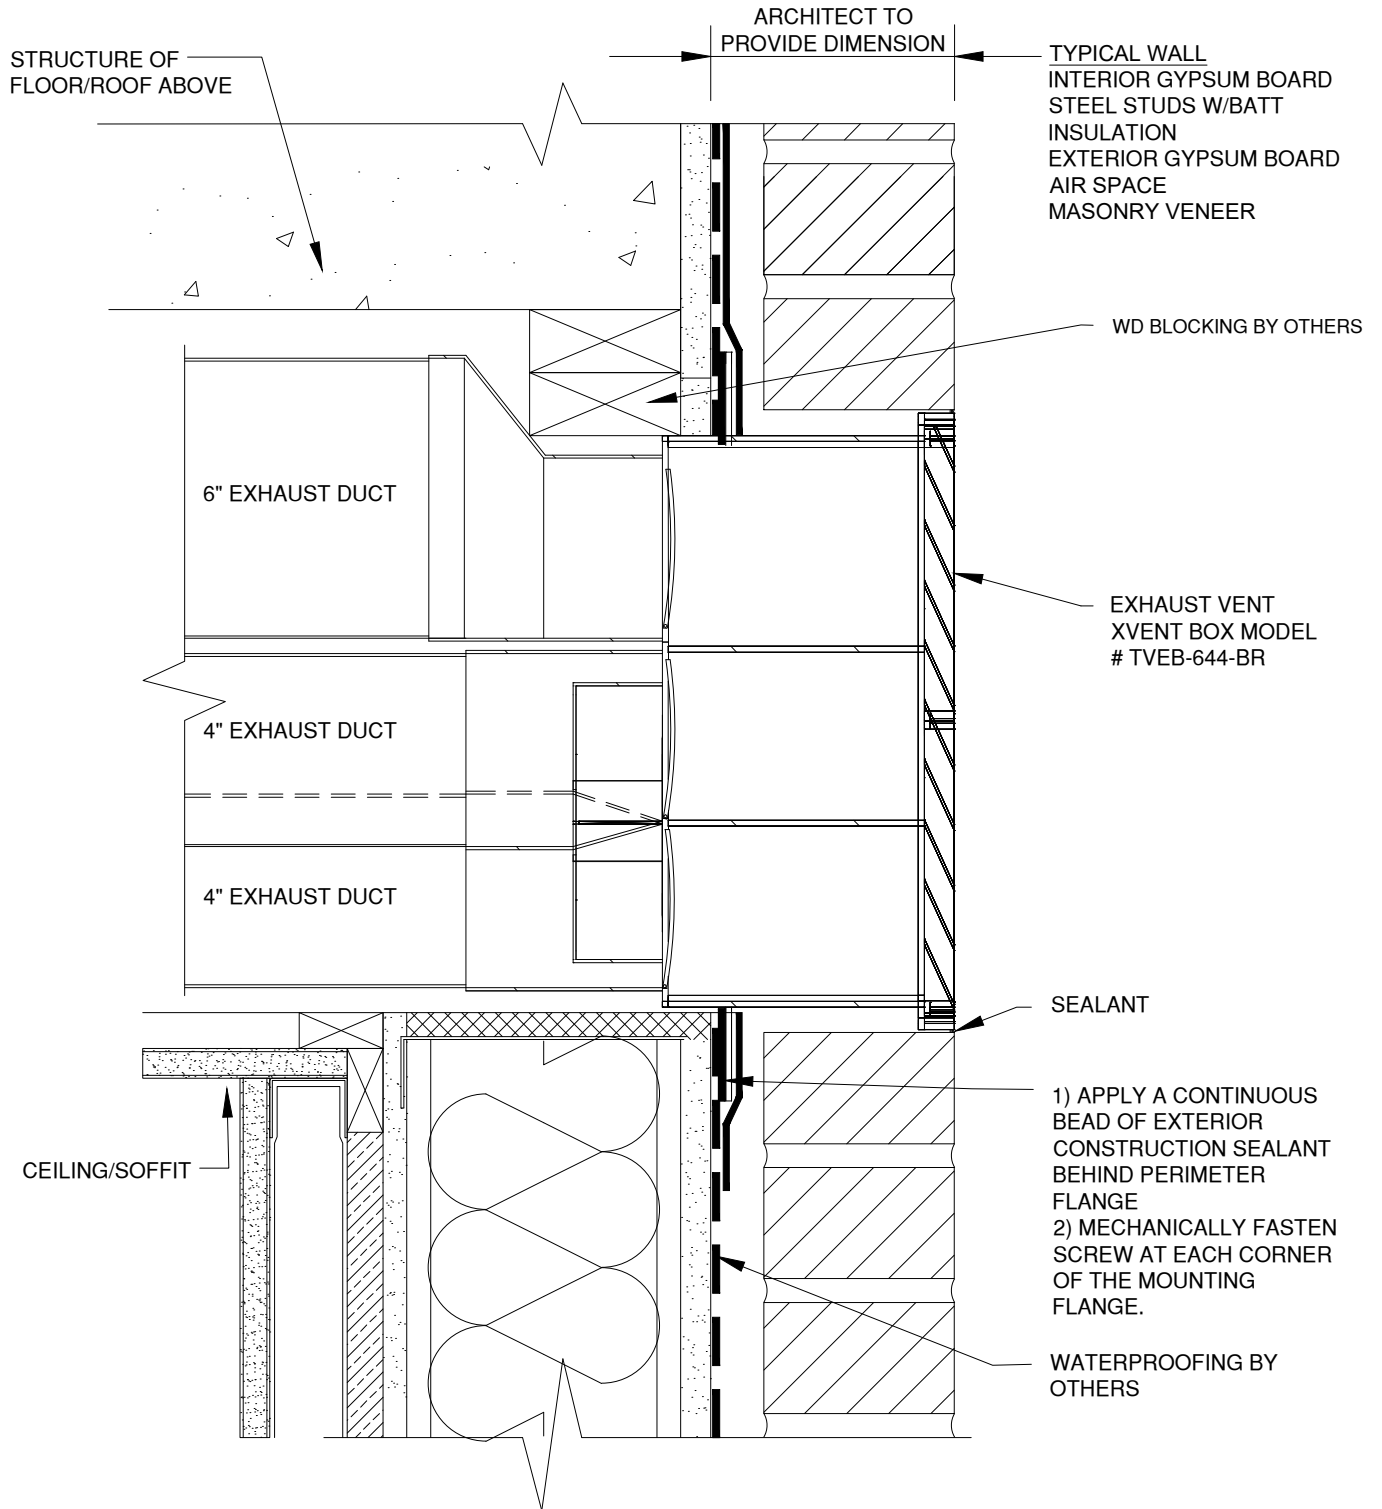

BRICK - WALL PENETRATION

XVENT BOX MODEL # TVEB-644-BR

WALL PENETRATION DETAIL

MANUFACTURER; FSH INDUSTRIES, LLC
866-983-6829 SALES@XVENTBOX.COM
WWW.XVENTBOX.COM

Xvent BOX
VENTILATION SYSTEMS

EIFS - WALL PENETRATION