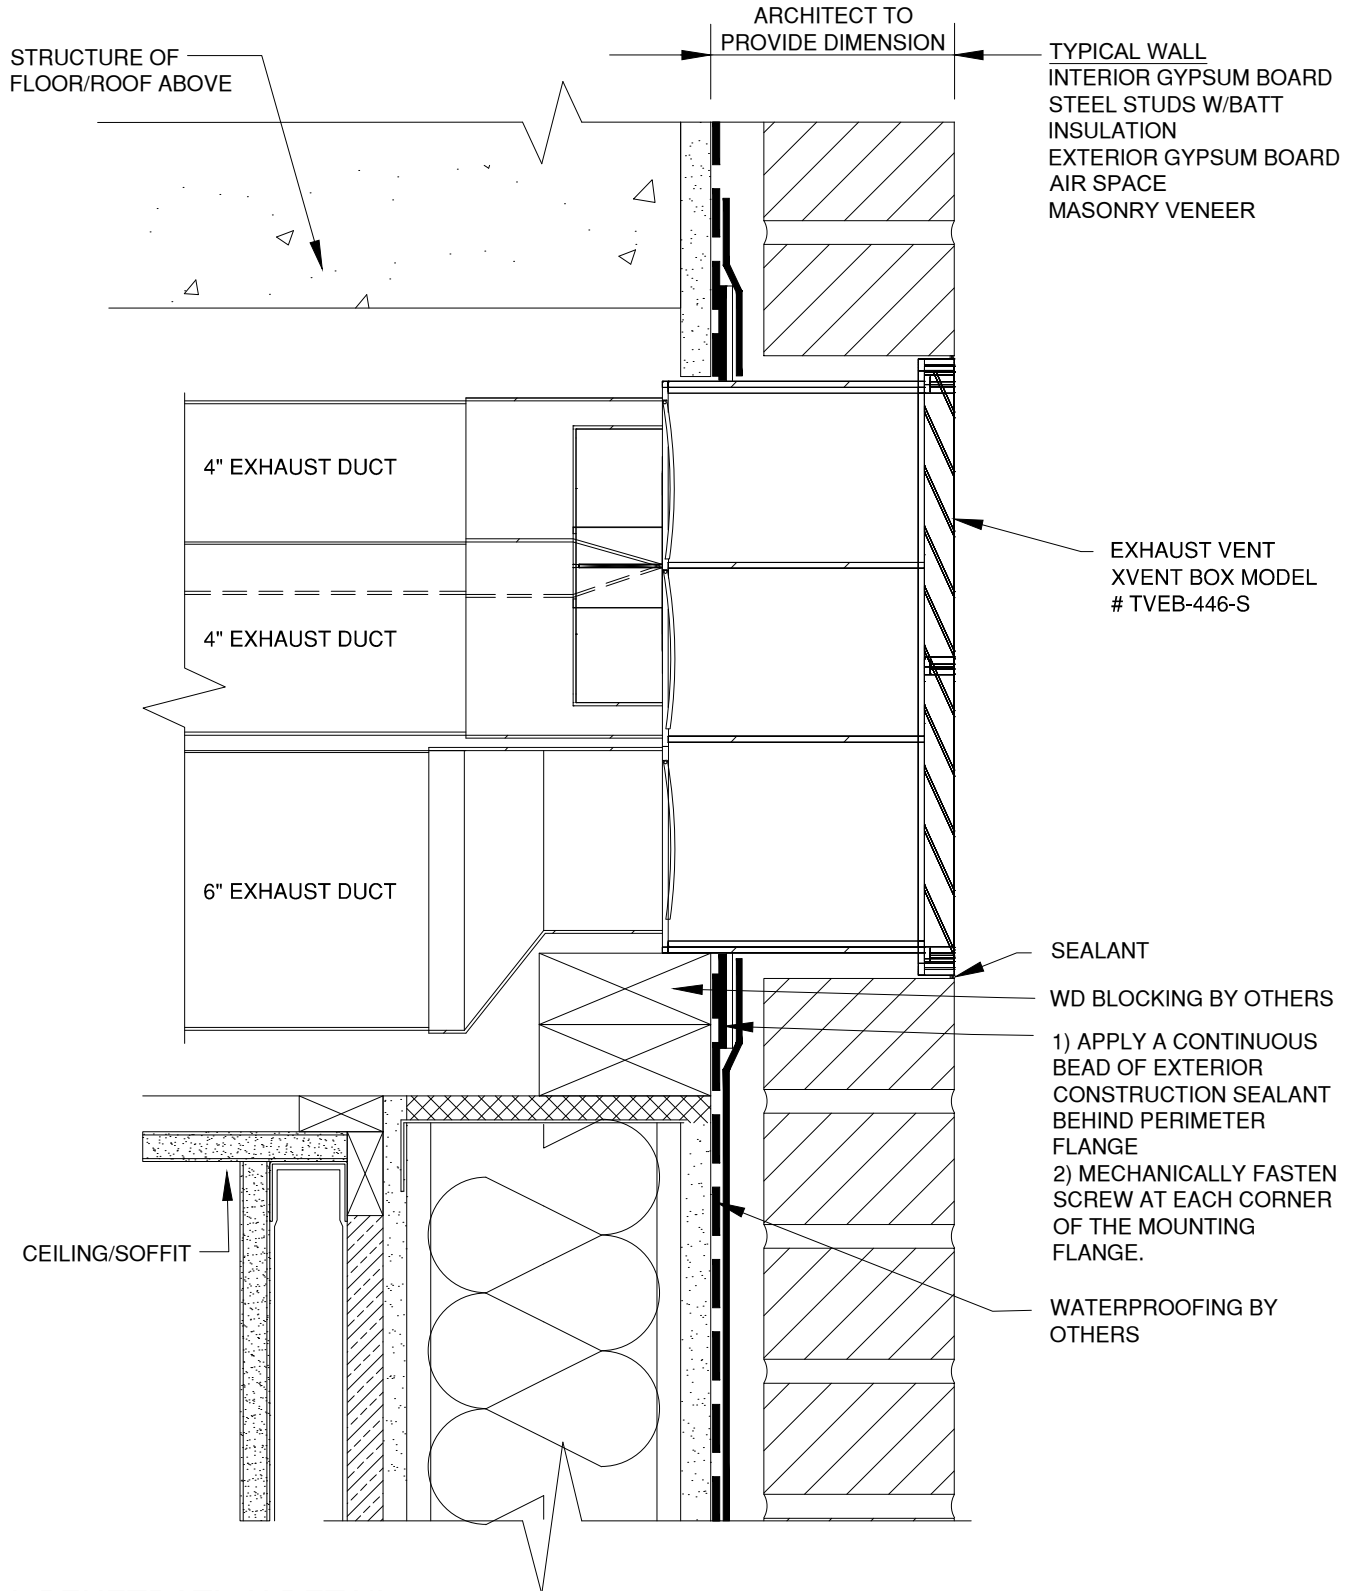

# BRICK - WALL PENETRATION

XVENT BOX MODEL # TVEB-446-BR

WALL PENETRATION DETAIL

MANUFACTURER; FSH INDUSTRIES, LLC  
866-983-6829 SALES@XVENTBOX.COM  
WWW.XVENTBOX.COM

**Xvent** BOX  
VENTILATION SYSTEMS