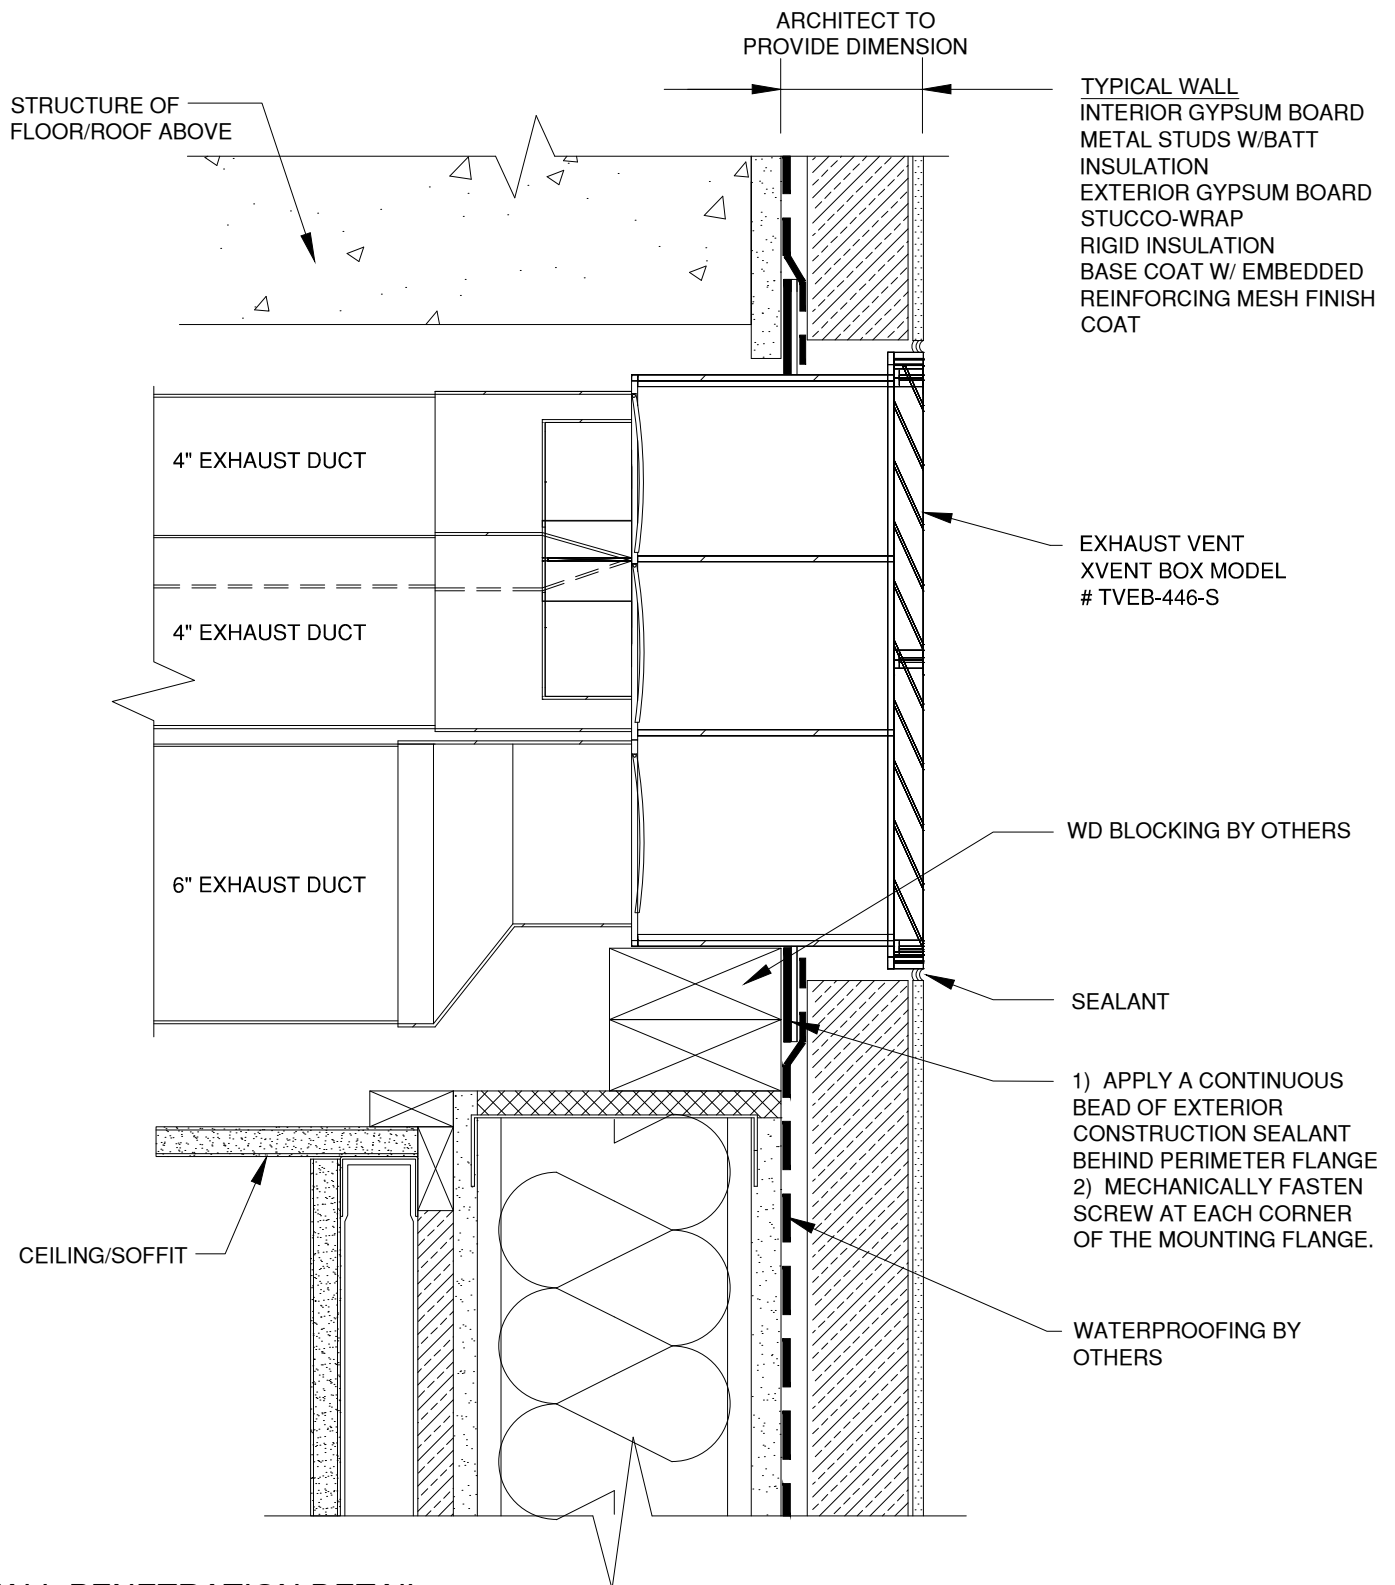

# BRICK - WALL PENETRATION

XVENT BOX MODEL # TVEB-446-BR

WALL PENETRATION DETAIL

MANUFACTURER; FSH INDUSTRIES, LLC  
866-983-6829 SALES@XVENTBOX.COM  
WWW.XVENTBOX.COM

**Xvent** BOX  
VENTILATION SYSTEMS

# EIFS - WALL PENETRATION

XVENT BOX MODEL # TVEB-446-BR

WALL PENETRATION DETAIL

MANUFACTURER; FSH INDUSTRIES, LLC  
866-983-6829 SALES@XVENTBOX.COM  
WWW.XVENTBOX.COM

**Xvent** BOX  
VENTILATION SYSTEMS