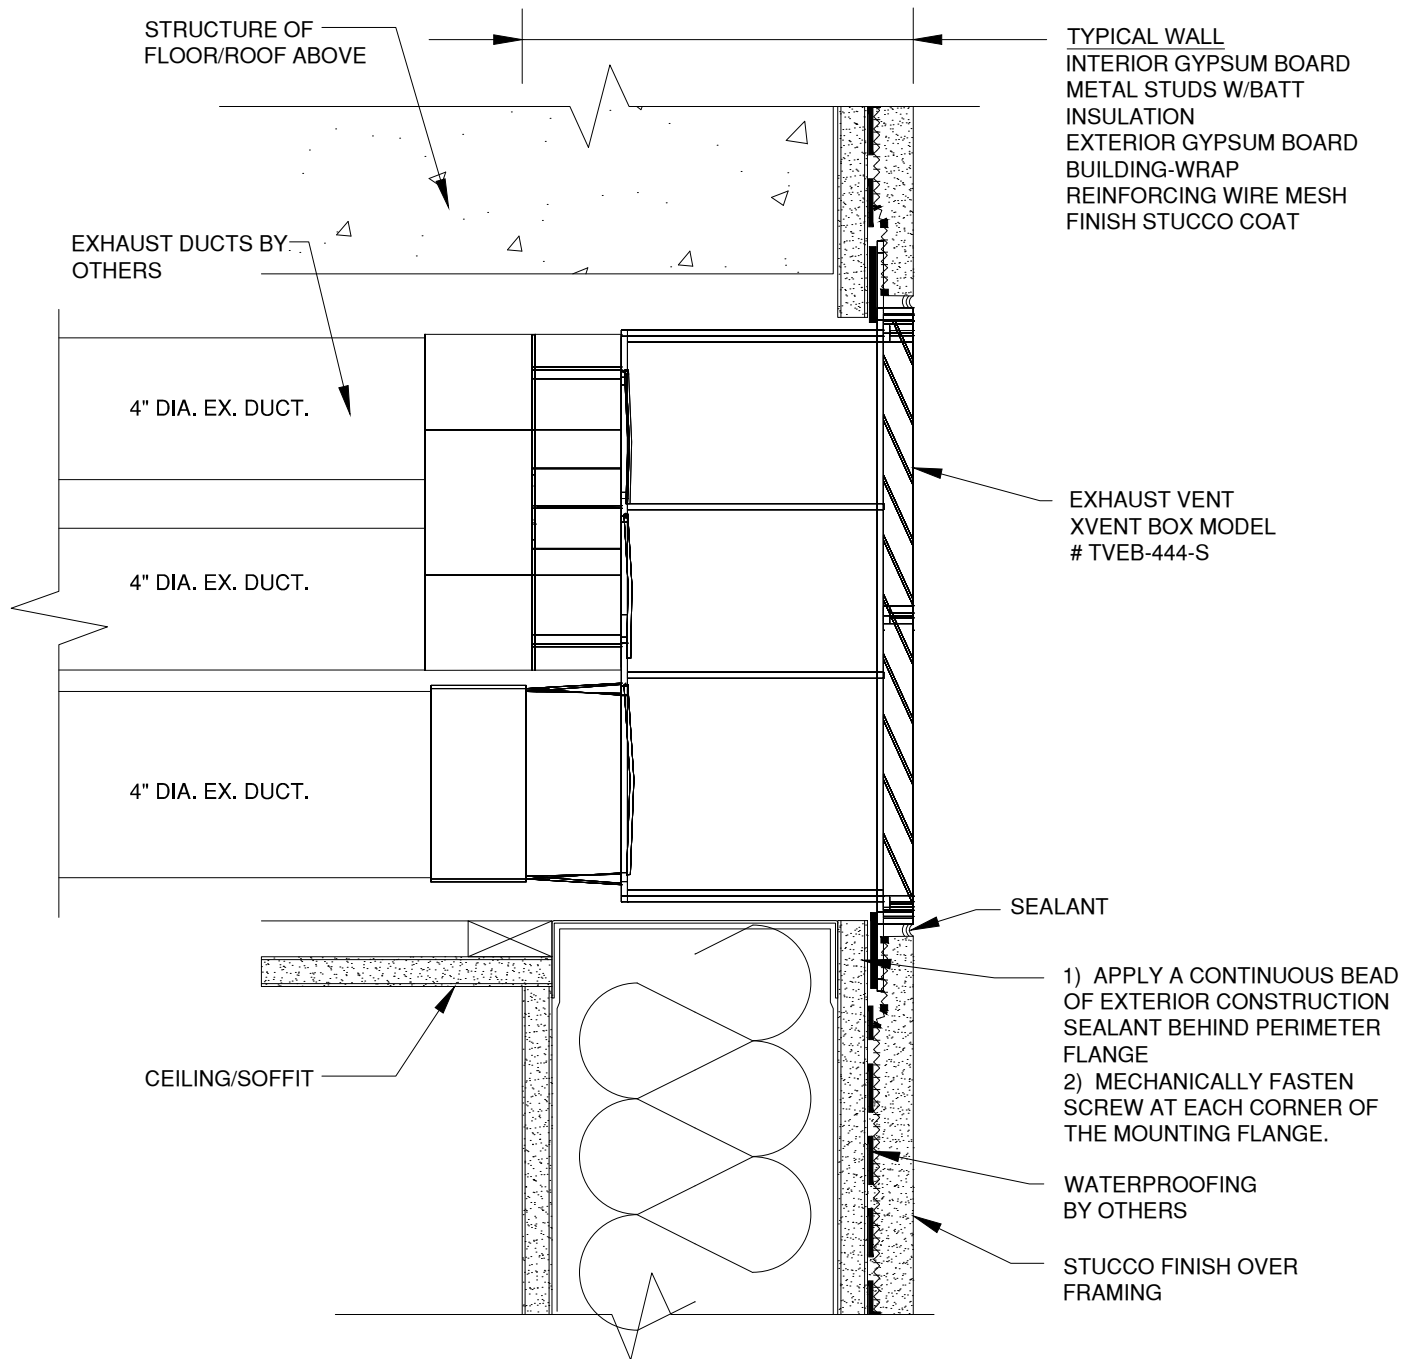

WALL PENETRATION DETAIL

MANUFACTURER; FSH INDUSTRIES, LLC
866-983-6829 SALES@XVENTBOX.COM
WWW.XVENTBOX.COM

Xvent BOX
VENTILATION SYSTEMS

STUCCO CMU - WALL PENETRATION

XVENT BOX MODEL # TVEB-444-S

WALL PENETRATION DETAIL

MANUFACTURER; FSH INDUSTRIES, LLC
866-983-6829 SALES@XVENTBOX.COM
WWW.XVENTBOX.COM

Xvent BOX
VENTILATION SYSTEMS

STUCCO FRAMING - WALL PENETRATION

XVENT BOX MODEL # TVEB-444-S

WALL PENETRATION DETAIL

MANUFACTURER; FSH INDUSTRIES, LLC
866-983-6829 SALES@XVENTBOX.COM
WWW.XVENTBOX.COM