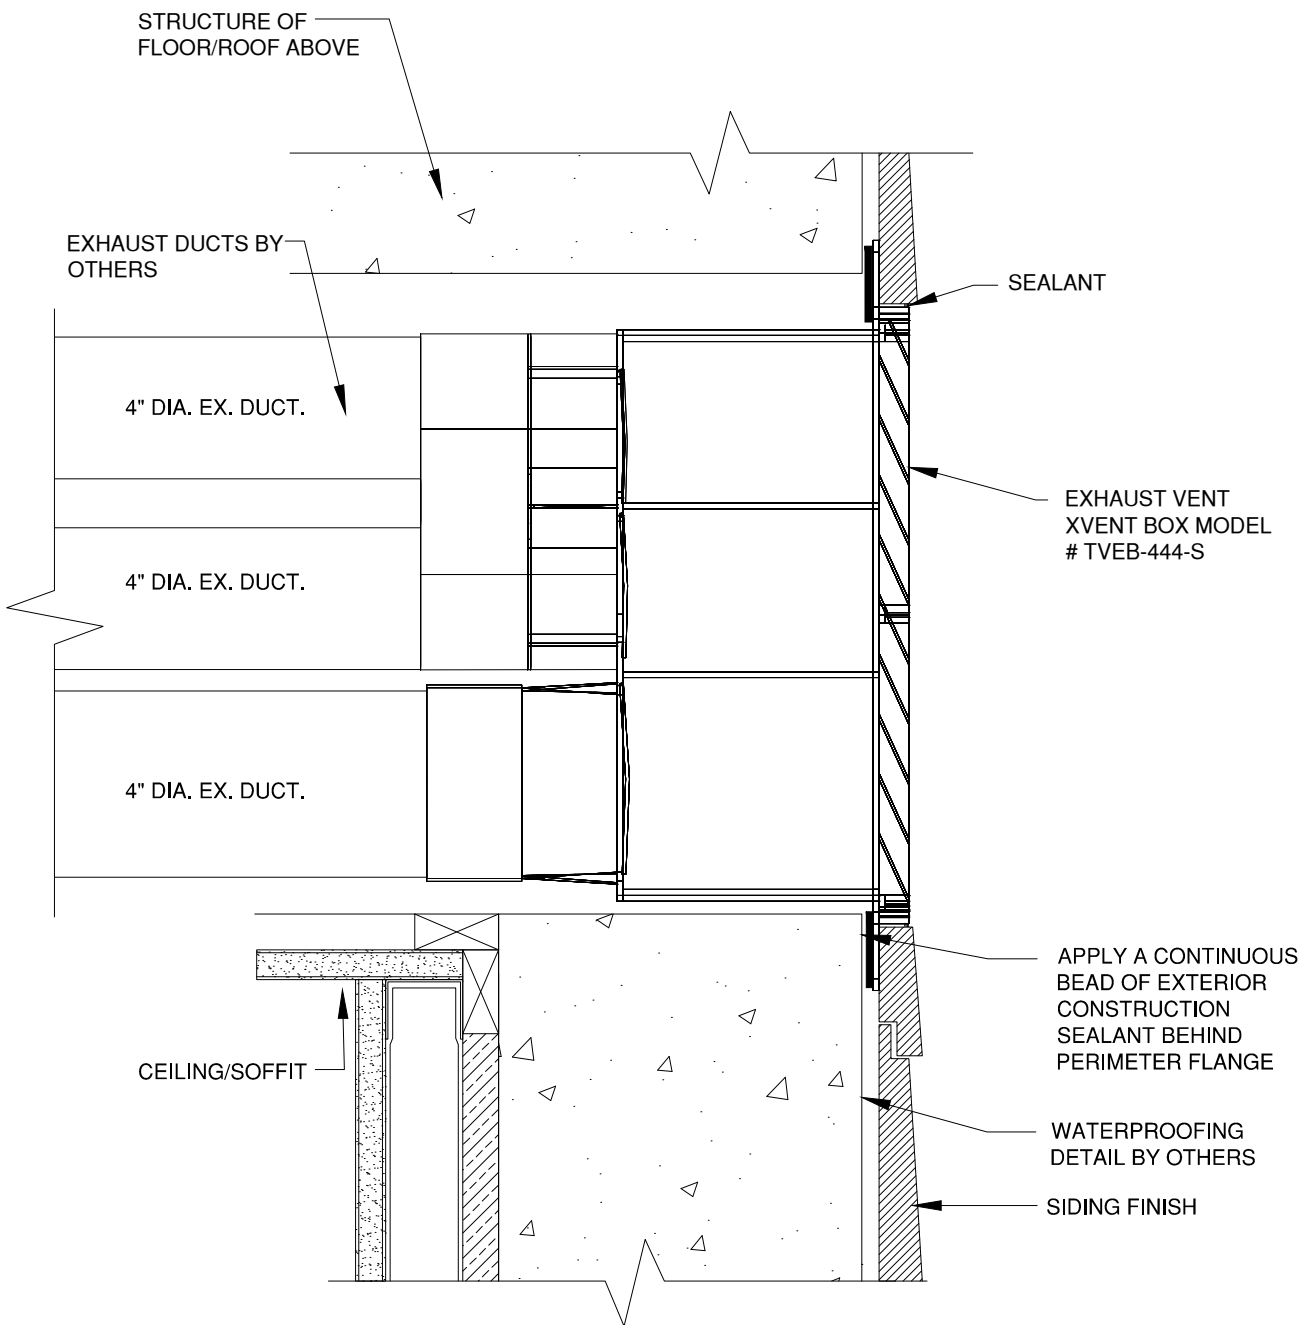

SIDING - WALL PENETRATION

XVENT BOX MODEL # TVEB-444-S

WALL PENETRATION DETAIL

MANUFACTURER; FSH INDUSTRIES, LLC
866-983-6829 SALES@XVENTBOX.COM
WWW.XVENTBOX.COM

SIDING (2) - WALL PENETRATION

XVENT BOX MODEL # TVEB-444-S

WALL PENETRATION DETAIL

MANUFACTURER; FSH INDUSTRIES, LLC
866-983-6829 SALES@XVENTBOX.COM
WWW.XVENTBOX.COM

Xvent BOX
VENTILATION SYSTEMS

STUCCO CMU - WALL PENETRATION

XVENT BOX MODEL # TVEB-444-S

WALL PENETRATION DETAIL