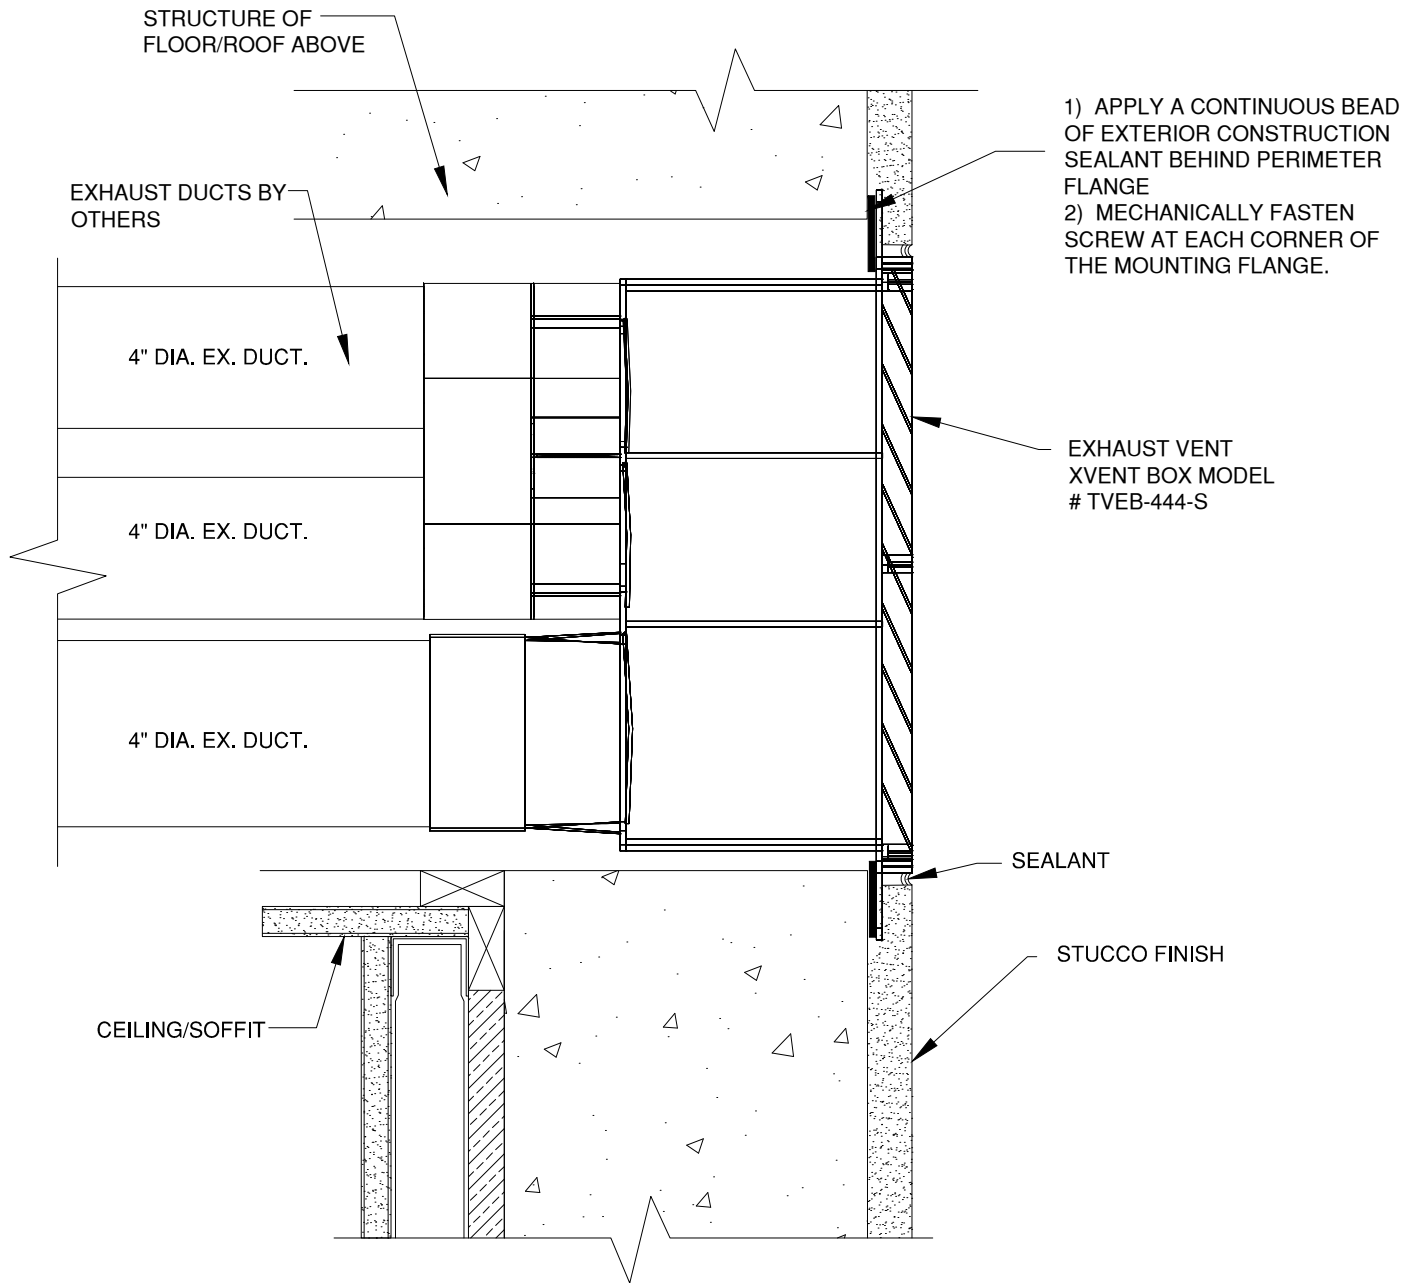

STUCCO CMU - WALL PENETRATION

XVENT BOX MODEL # TVEB-444-S

WALL PENETRATION DETAIL

MANUFACTURER; FSH INDUSTRIES, LLC
866-983-6829 SALES@XVENTBOX.COM
WWW.XVENTBOX.COM

Xvent BOX
VENTILATION SYSTEMS