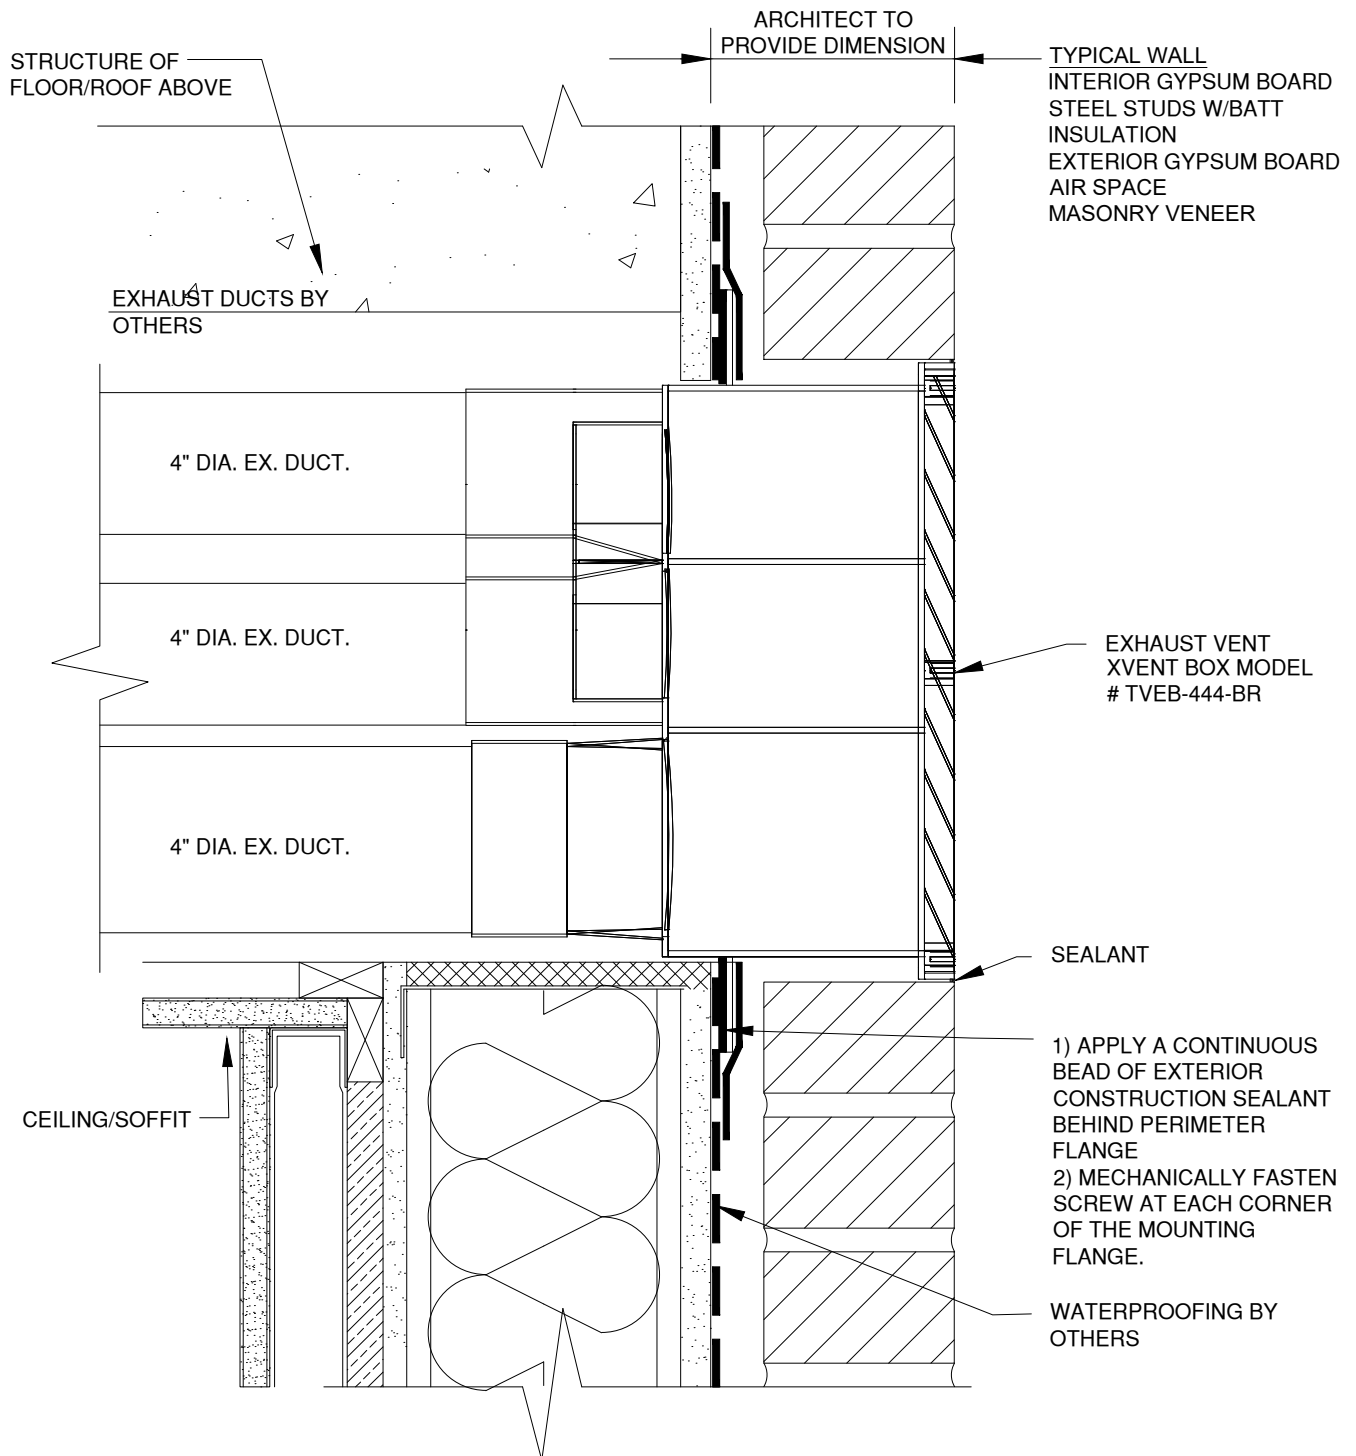

BRICK - WALL PENETRATION

XVENT BOX MODEL # TVEB-444-BR

WALL PENETRATION DETAIL

MANUFACTURER; FSH INDUSTRIES, LLC
866-983-6829 SALES@XVENTBOX.COM
WWW.XVENTBOX.COM

Xvent BOX
VENTILATION SYSTEMS

BRICK - WALL PENETRATION

XVENT BOX MODEL # TVEB-444-BR

WALL PENETRATION DETAIL

MANUFACTURER; FSH INDUSTRIES, LLC
866-983-6829 SALES@XVENTBOX.COM
WWW.XVENTBOX.COM