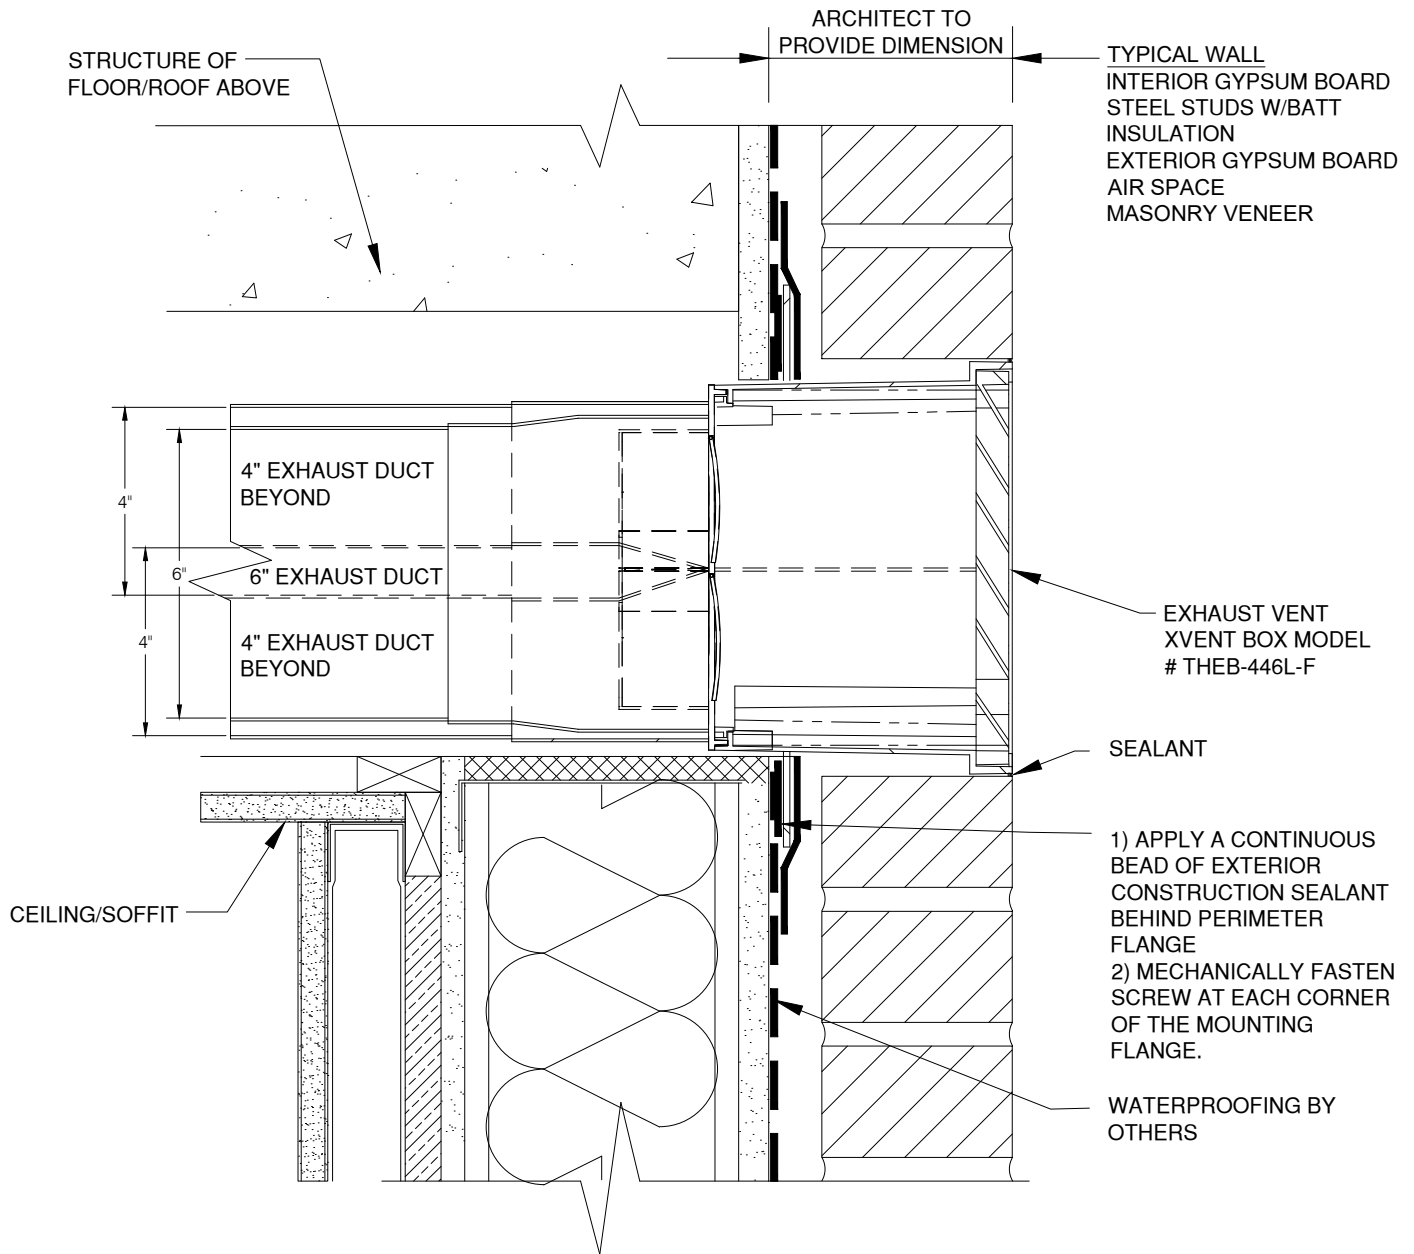

BRICK - WALL PENETRATION

XVENT BOX MODEL # THEB-446L-BR

WALL PENETRATION DETAIL

MANUFACTURER; FSH INDUSTRIES, LLC
866-983-6829 SALES@XVENTBOX.COM
WWW.XVENTBOX.COM

Xvent BOX
VENTILATION SYSTEMS

EIFS - WALL PENETRATION