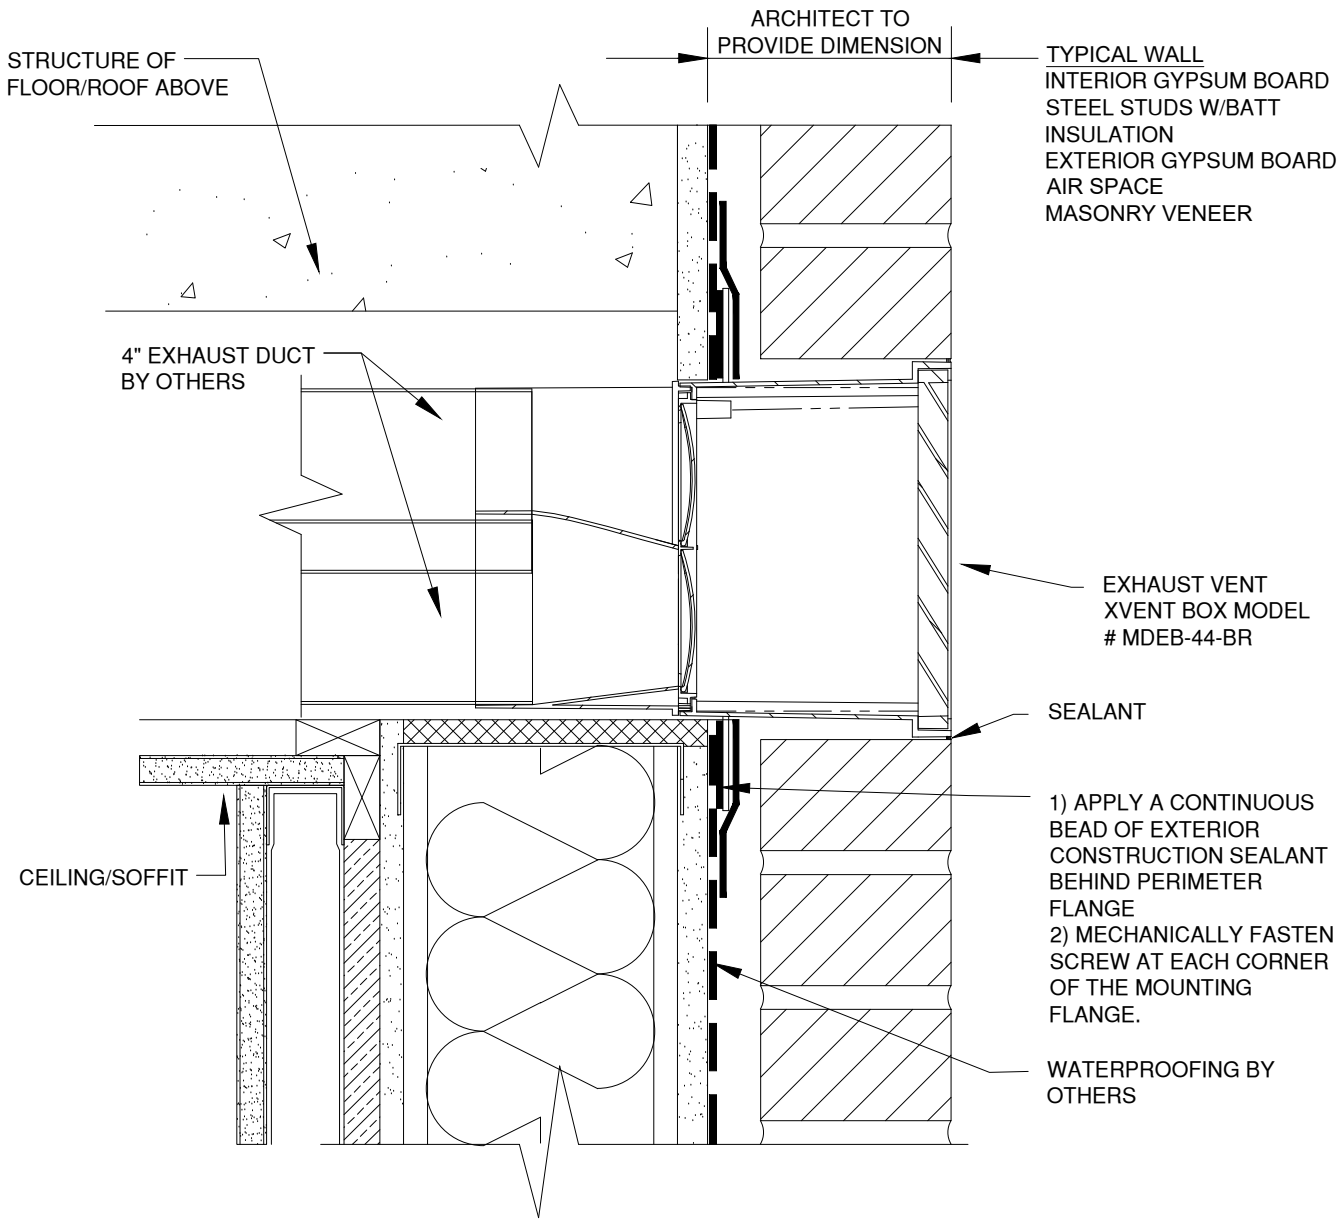

EIFS - WALL PENETRATION

XVENT BOX MODEL # MDEB-44-BR

WALL PENETRATION DETAIL

MANUFACTURER; FSH INDUSTRIES,LLC
866-983-6829 SALES@XVENTBOX.COM
WWW.XVENTBOX.COM

Xvent BOX
VENTILATION SYSTEMS

BRICK - WALL PENETRATION

XVENT BOX MODEL # MDEB-44-BR

WALL PENETRATION DETAIL

MANUFACTURER; FSH INDUSTRIES, LLC
866-983-6829 SALES@XVENTBOX.COM
WWW.XVENTBOX.COM