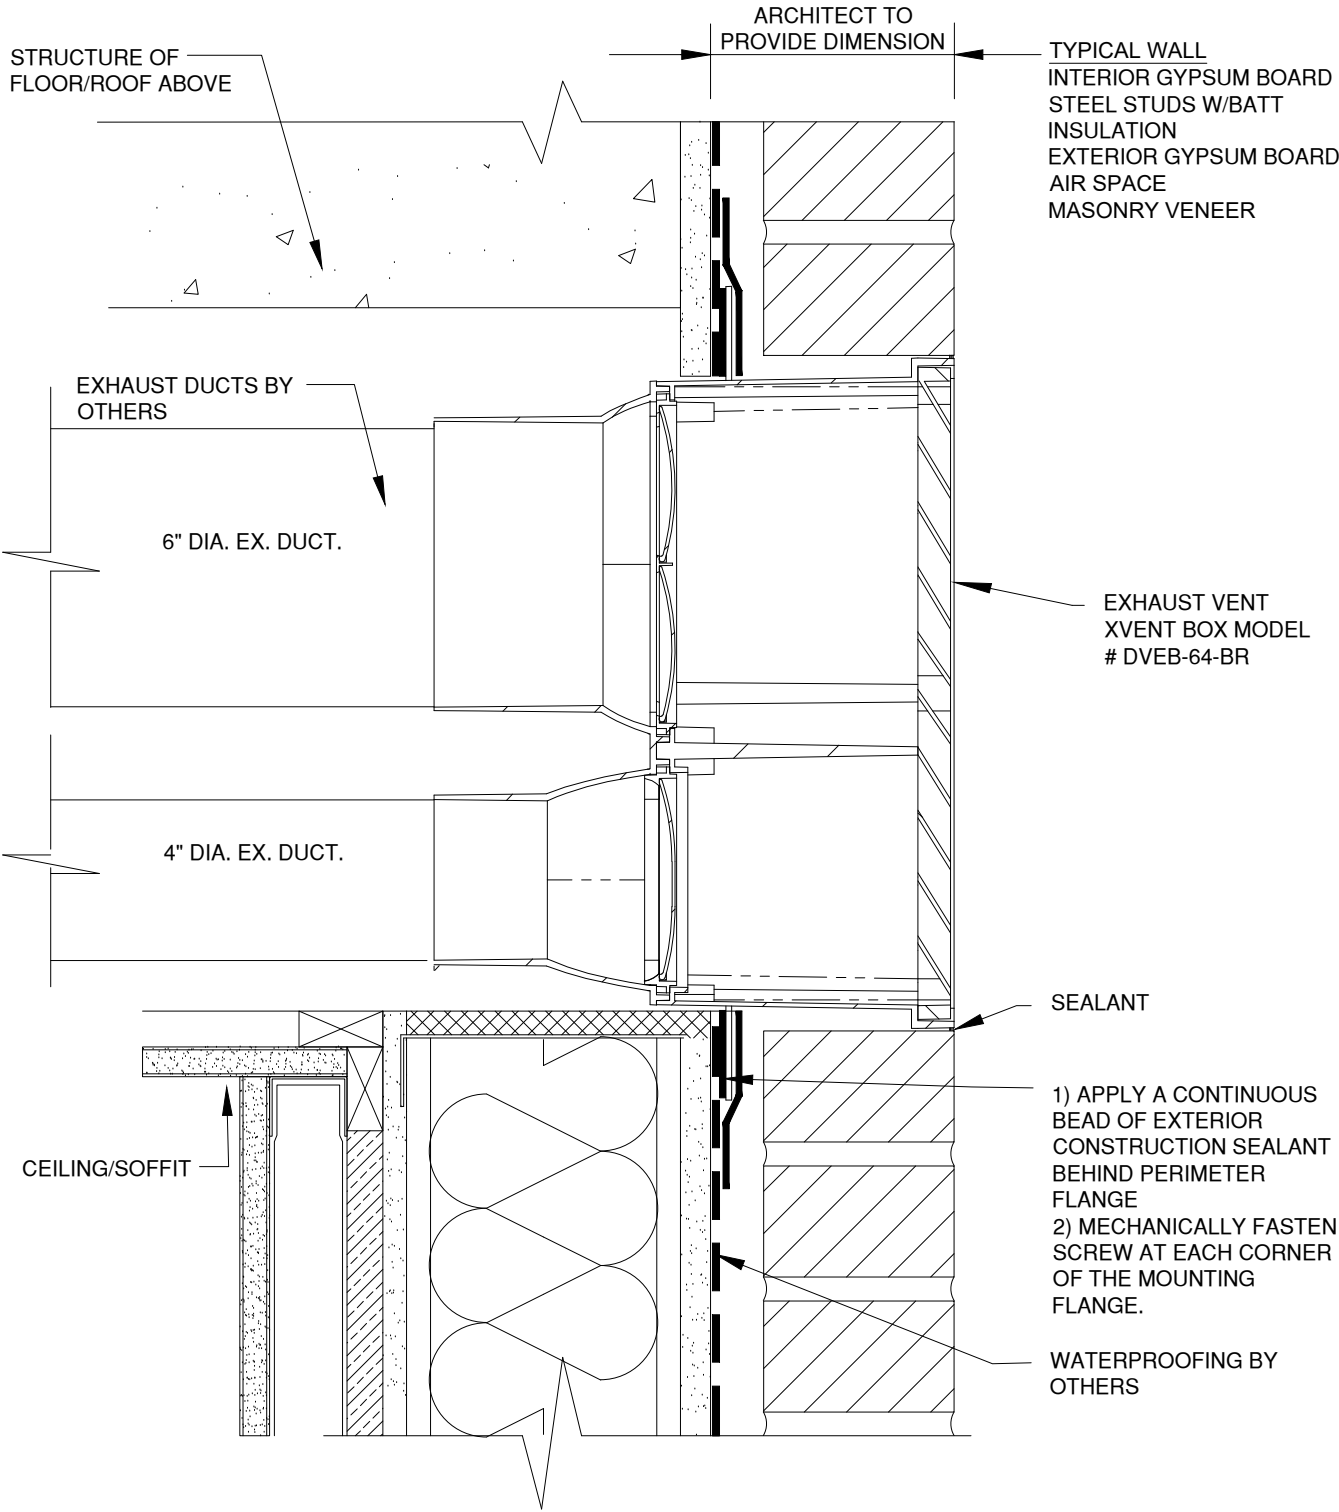

# BRICK - WALL PENETRATION

XVENT BOX MODEL # DVEB-64-BR

WALL PENETRATION DETAIL

MANUFACTURER; FSH INDUSTRIES,LLC  
866-983-6829 SALES@XVENTBOX.COM  
WWW.XVENTBOX.COM

# EIFS - WALL PENETRATION

XVENT BOX MODEL # DVEB-64-BR