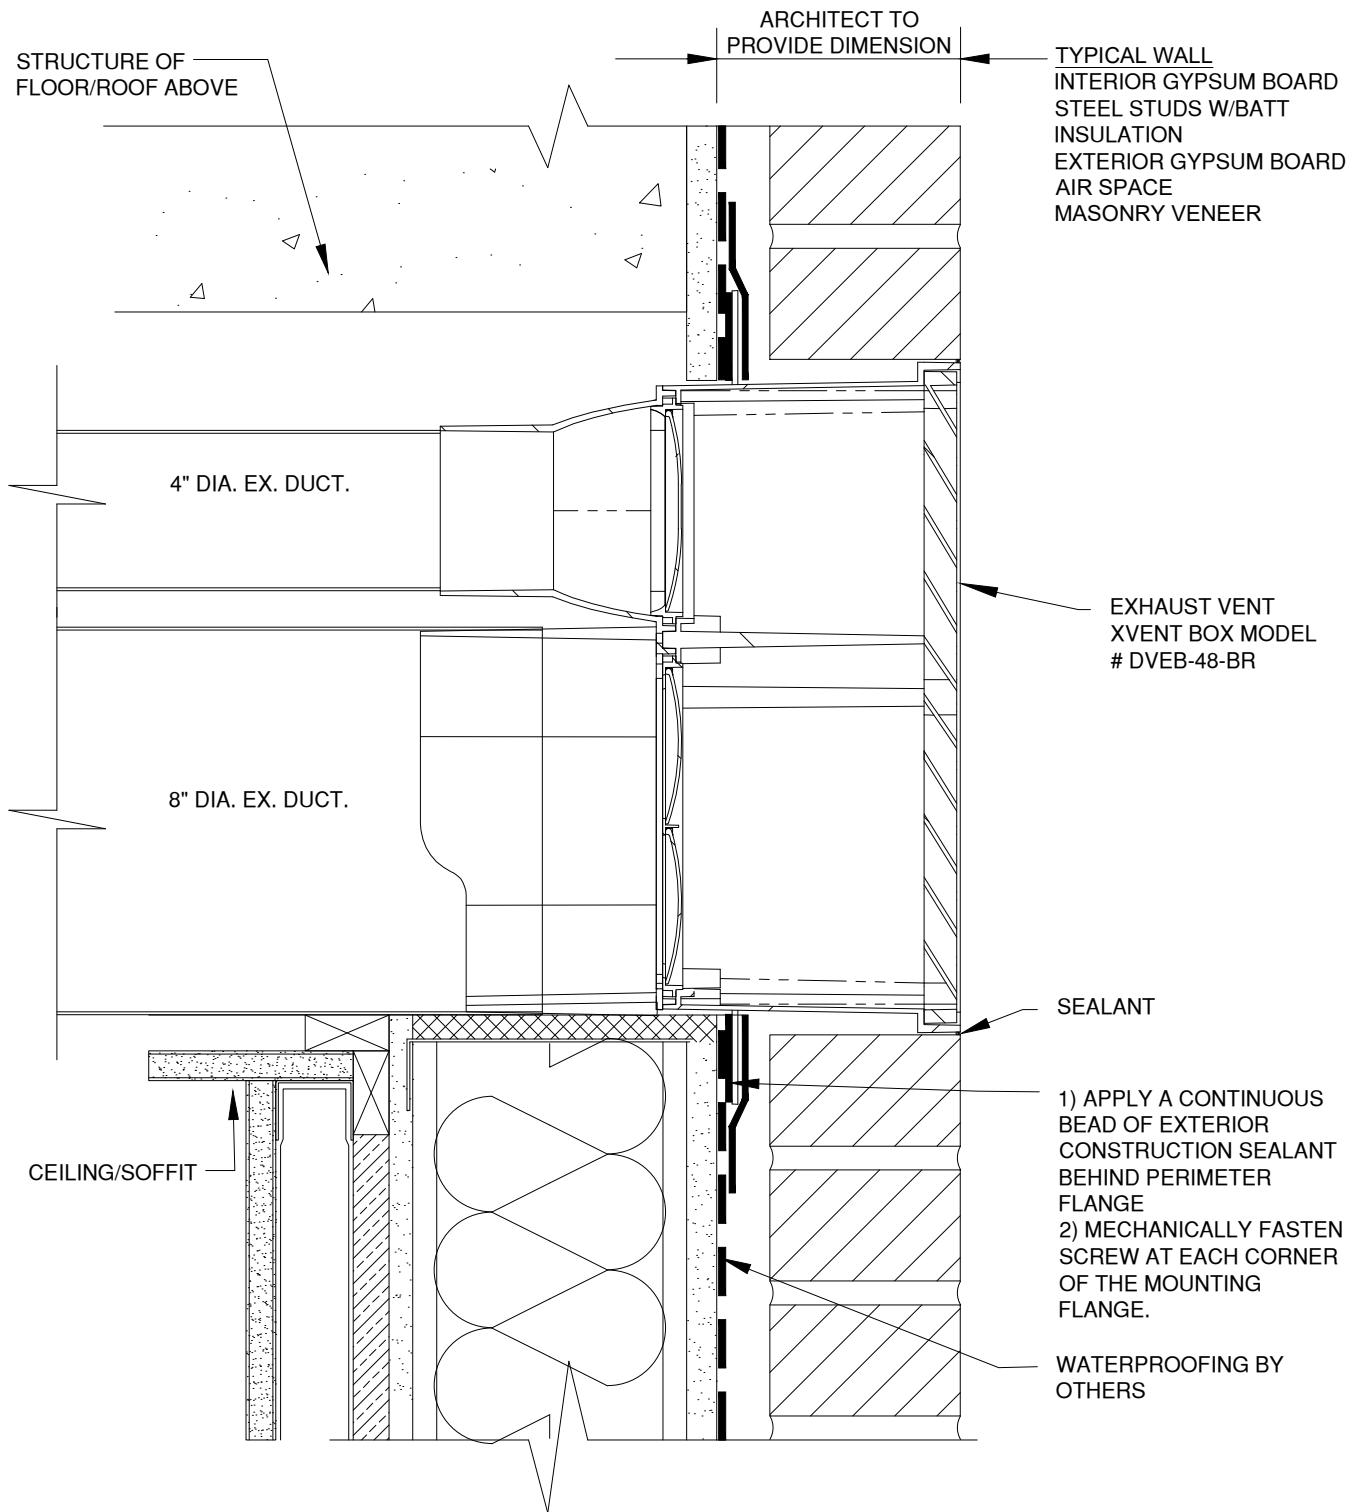

BRICK - WALL PENETRATION

XVENT BOX MODEL # DVEB-48-BR

WALL PENETRATION DETAIL

MANUFACTURER; FSH INDUSTRIES, LLC
866-983-6829 SALES@XVENTBOX.COM
WWW.XVENTBOX.COM

Xvent BOX
VENTILATION SYSTEMS

EIFS - WALL PENETRATION