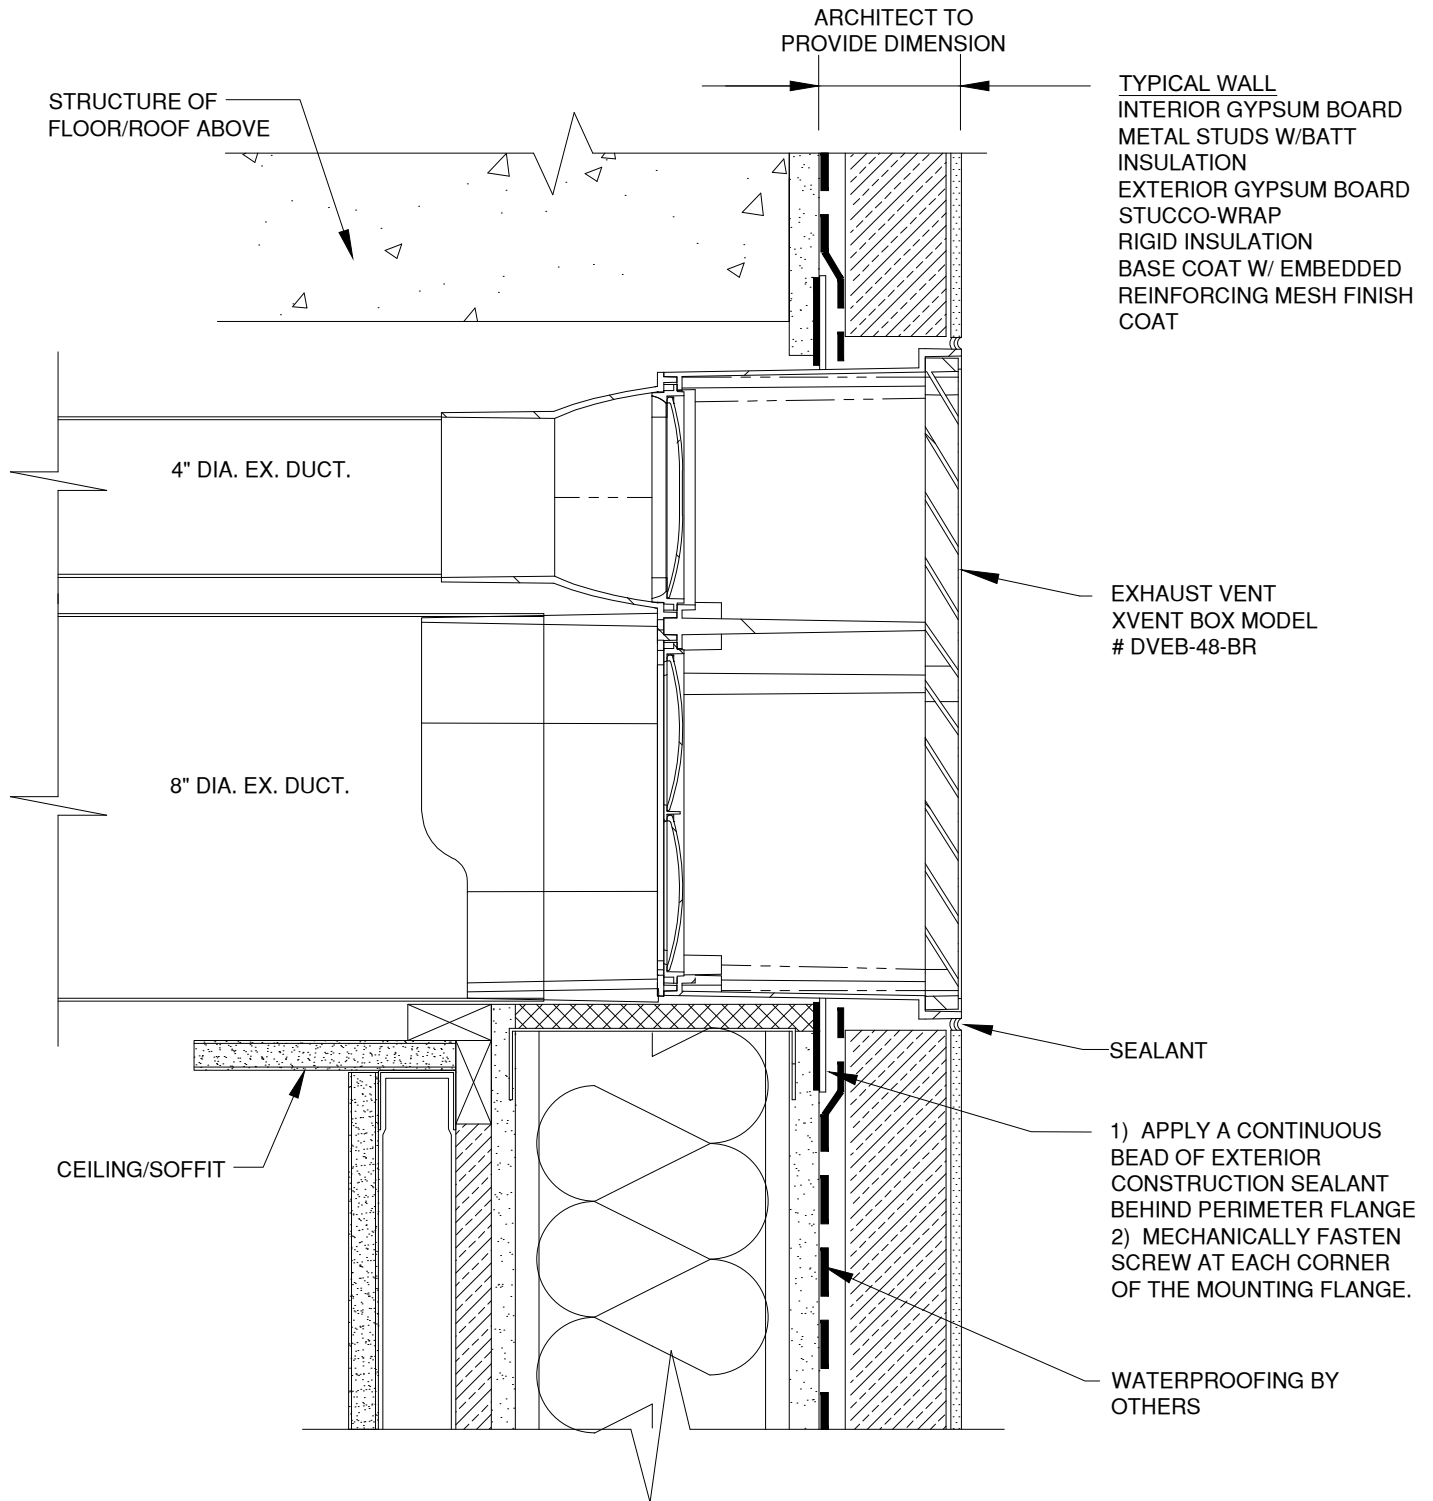

EIFS - WALL PENETRATION

XVENT BOX MODEL # DVEB-48-BR

WALL PENETRATION DETAIL

MANUFACTURER; FSH INDUSTRIES, LLC
866-983-6829 SALES@XVENTBOX.COM
WWW.XVENTBOX.COM

Xvent BOX
VENTILATION SYSTEMS