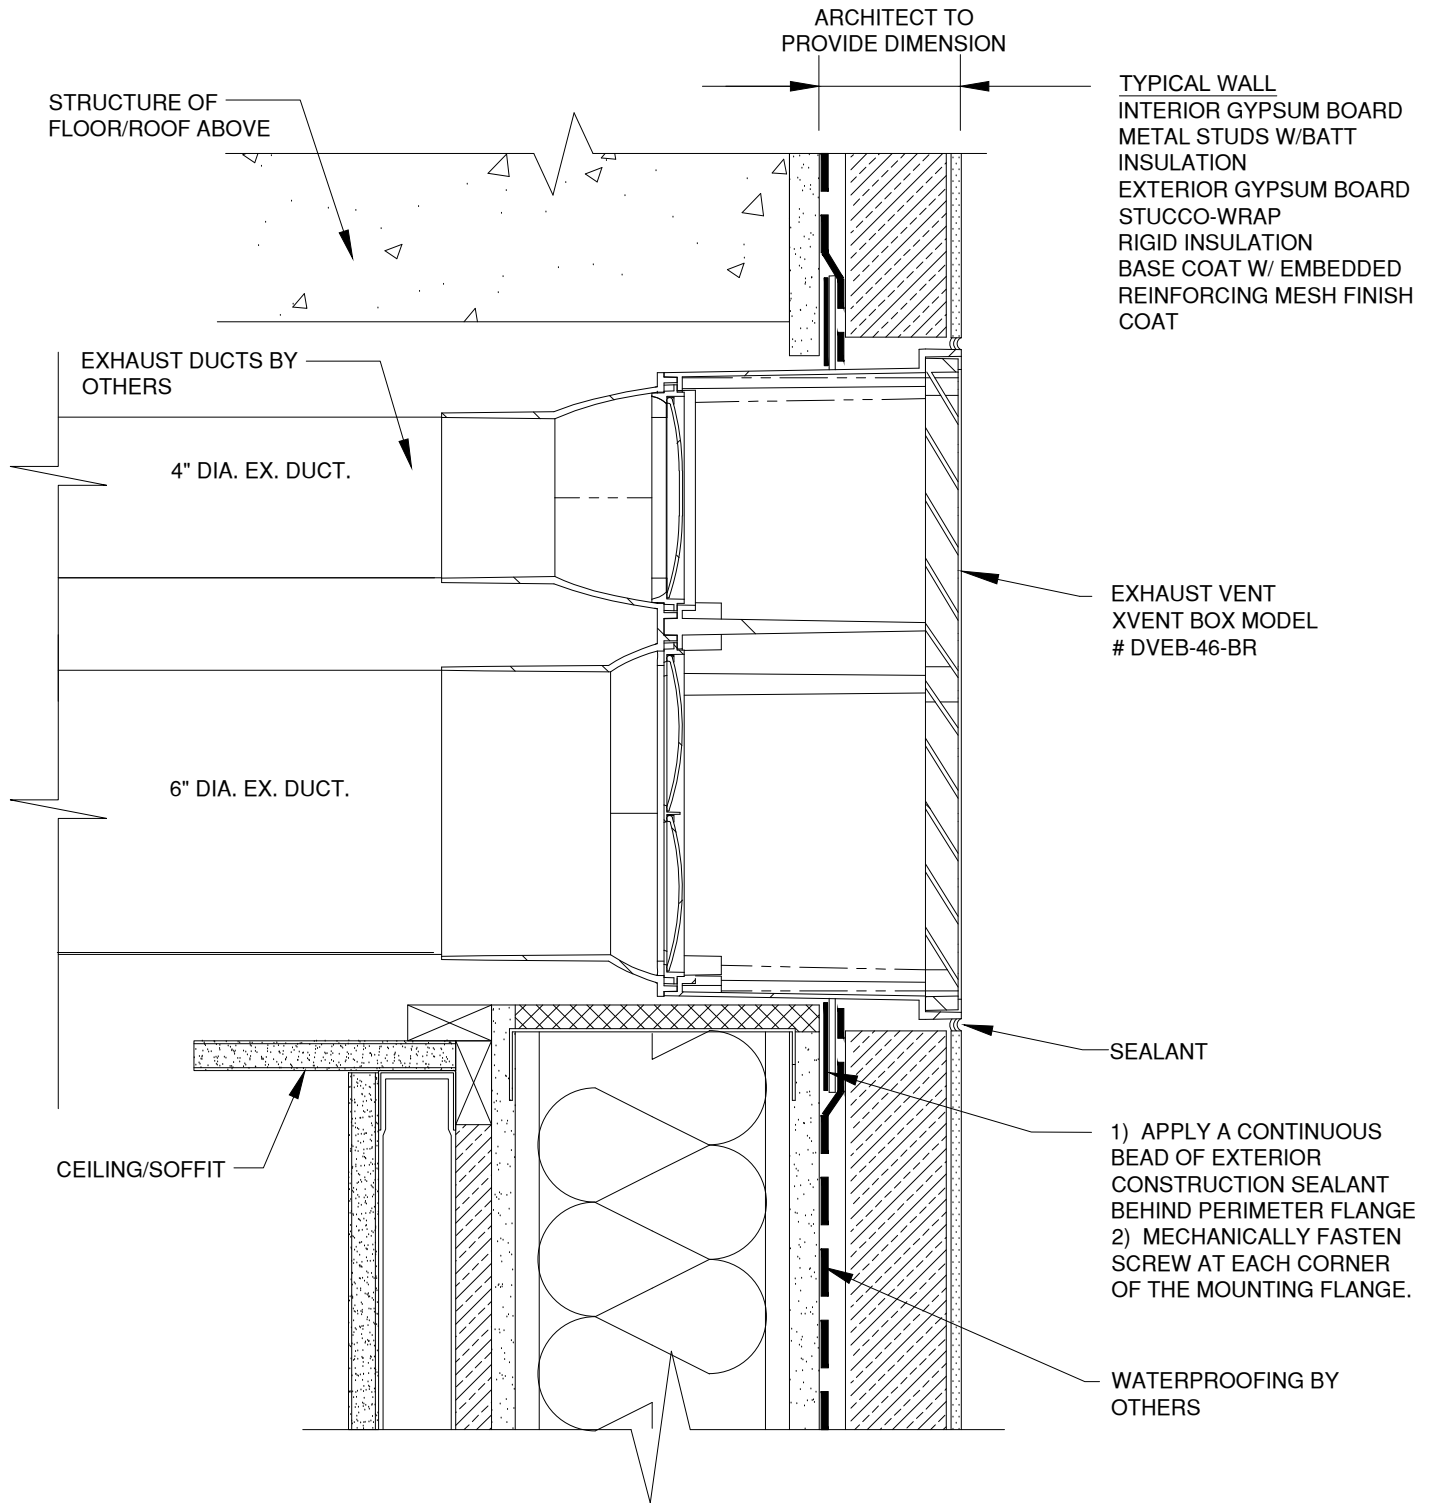

BRICK - WALL PENETRATION

XVENT BOX MODEL # DVEB-46-BR

WALL PENETRATION DETAIL

MANUFACTURER; FSH INDUSTRIES, LLC
866-983-6829 SALES@XVENTBOX.COM
WWW.XVENTBOX.COM

EIFS - WALL PENETRATION

XVENT BOX MODEL # DVEB-46-BR