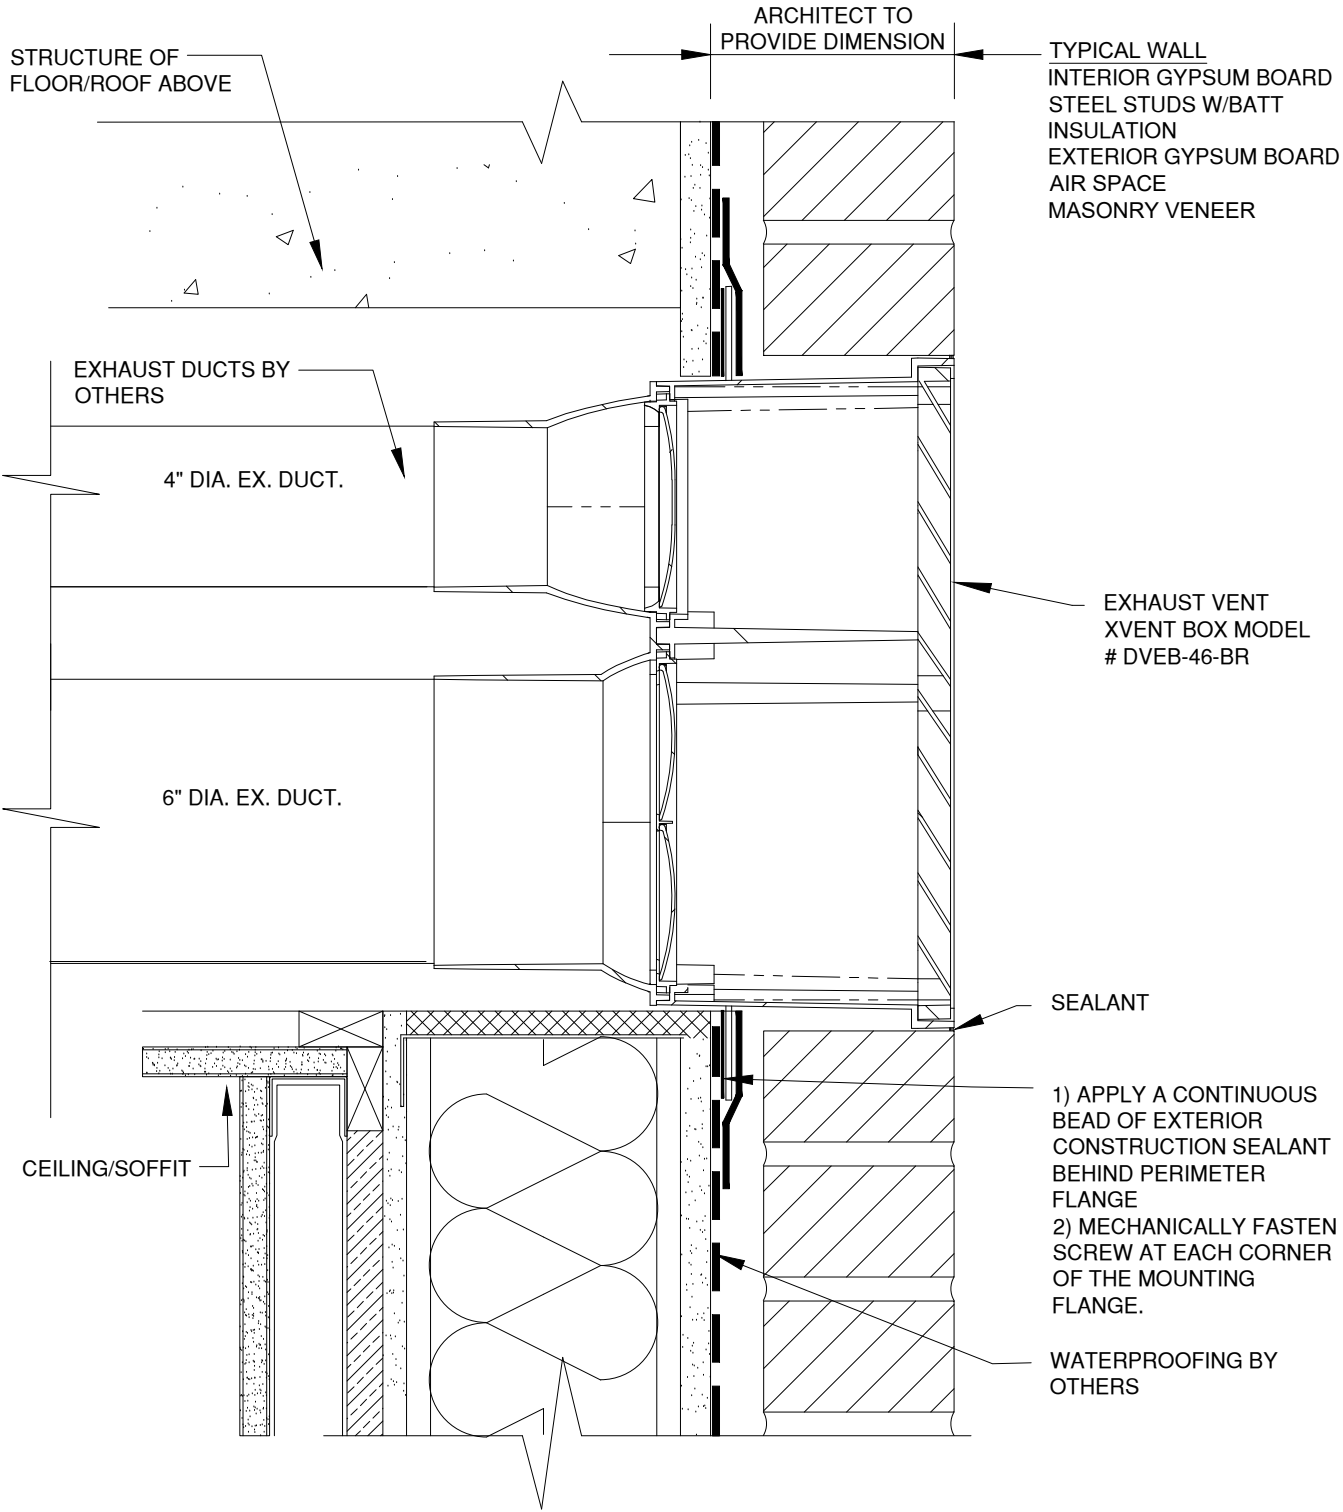

BRICK - WALL PENETRATION

XVENT BOX MODEL # DVEB-46-BR

WALL PENETRATION DETAIL

MANUFACTURER; FSH INDUSTRIES, LLC
866-983-6829 SALES@XVENTBOX.COM
WWW.XVENTBOX.COM

EIFS - WALL PENETRATION

XVENT BOX MODEL # DVEB-46-BR