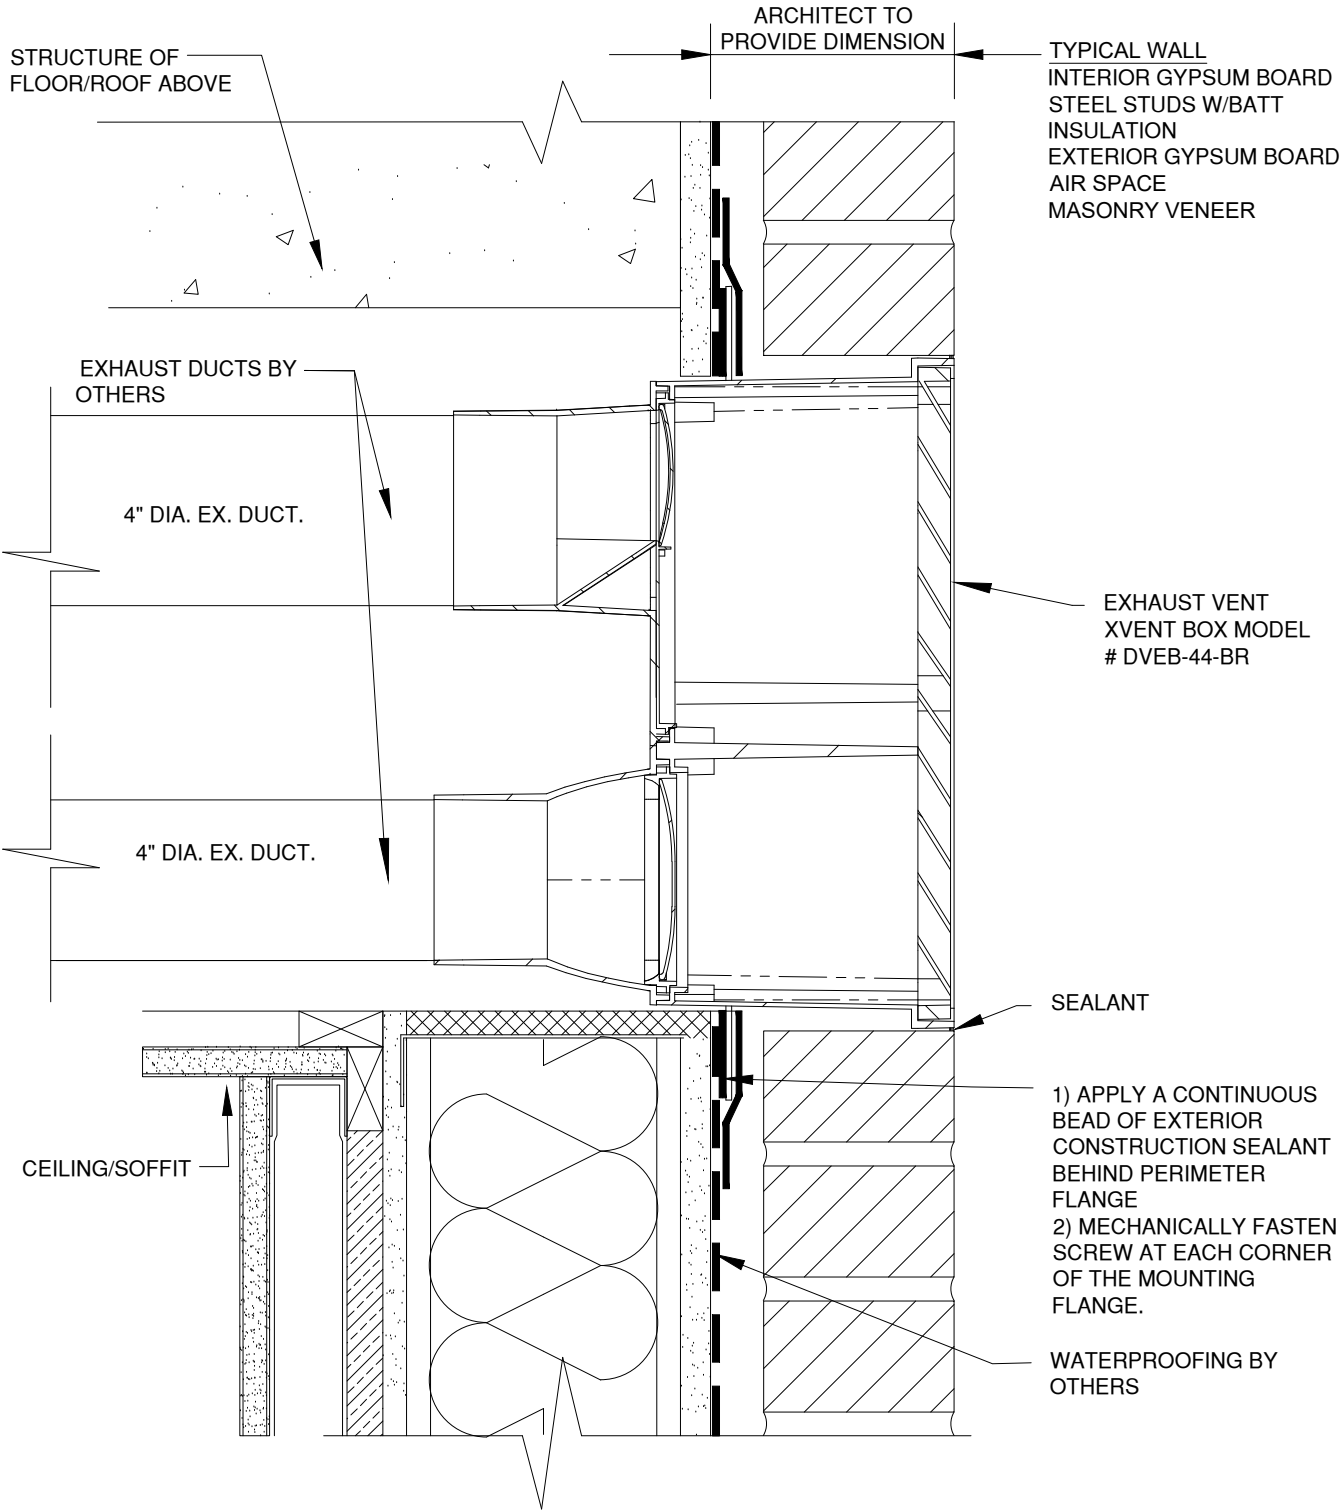

BRICK - WALL PENETRATION

XVENT BOX MODEL # DVEB-44-BR

WALL PENETRATION DETAIL

MANUFACTURER; FSH INDUSTRIES,LLC
866-983-6829 SALES@XVENTBOX.COM
WWW.XVENTBOX.COM

EIFS - WALL PENETRATION

XVENT BOX MODEL # DVEB-44-BR