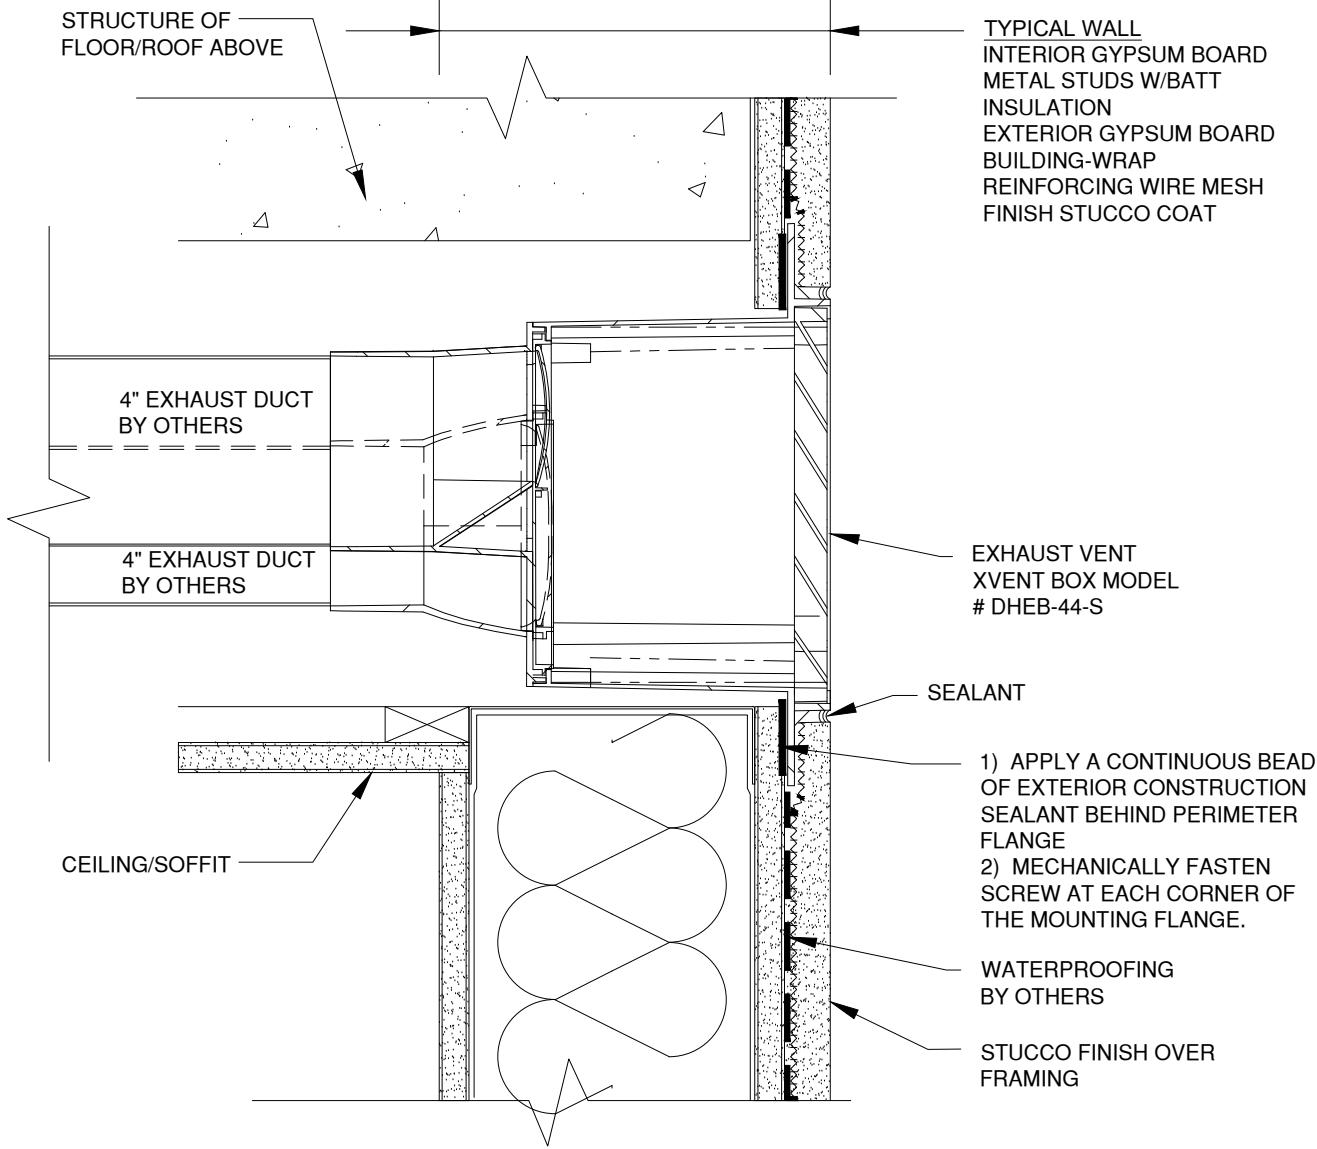

STUCCO FRAMING - WALL PENETRATION

XVENT BOX MODEL # DHEB-44-S

WALL PENETRATION DETAIL

MANUFACTURER; FSH INDUSTRIES,LLC
866-983-6829 SALES@XVENTBOX.COM
WWW.XVENTBOX.COM